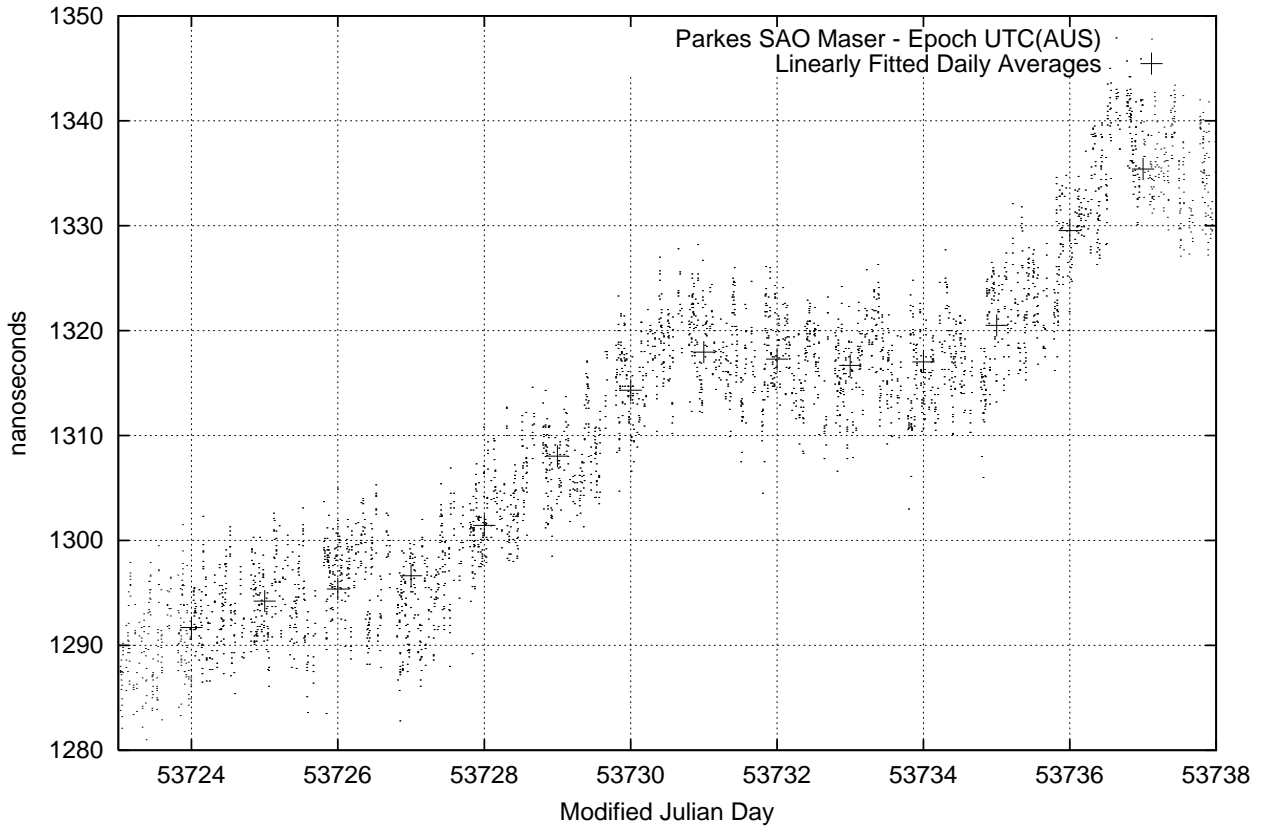

GPS Common-View Time-Transfer between ATNF Parkes and NMI Sydney

GPS Common-View Frequency Transfer between ATNF Parkes and NMI Sydney