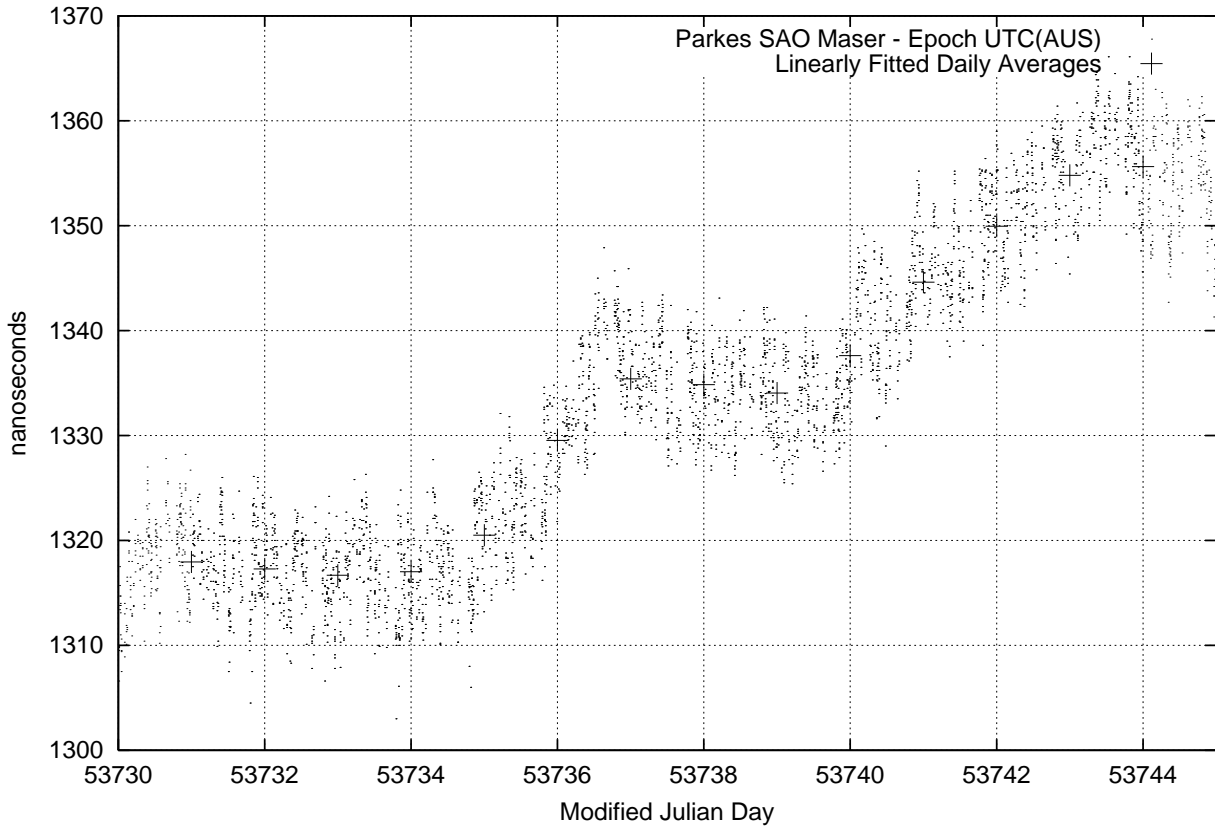

GPS Common-View Time-Transfer between ATNF Parkes and NMI Sydney

GPS Common-View Frequency Transfer between ATNF Parkes and NMI Sydney