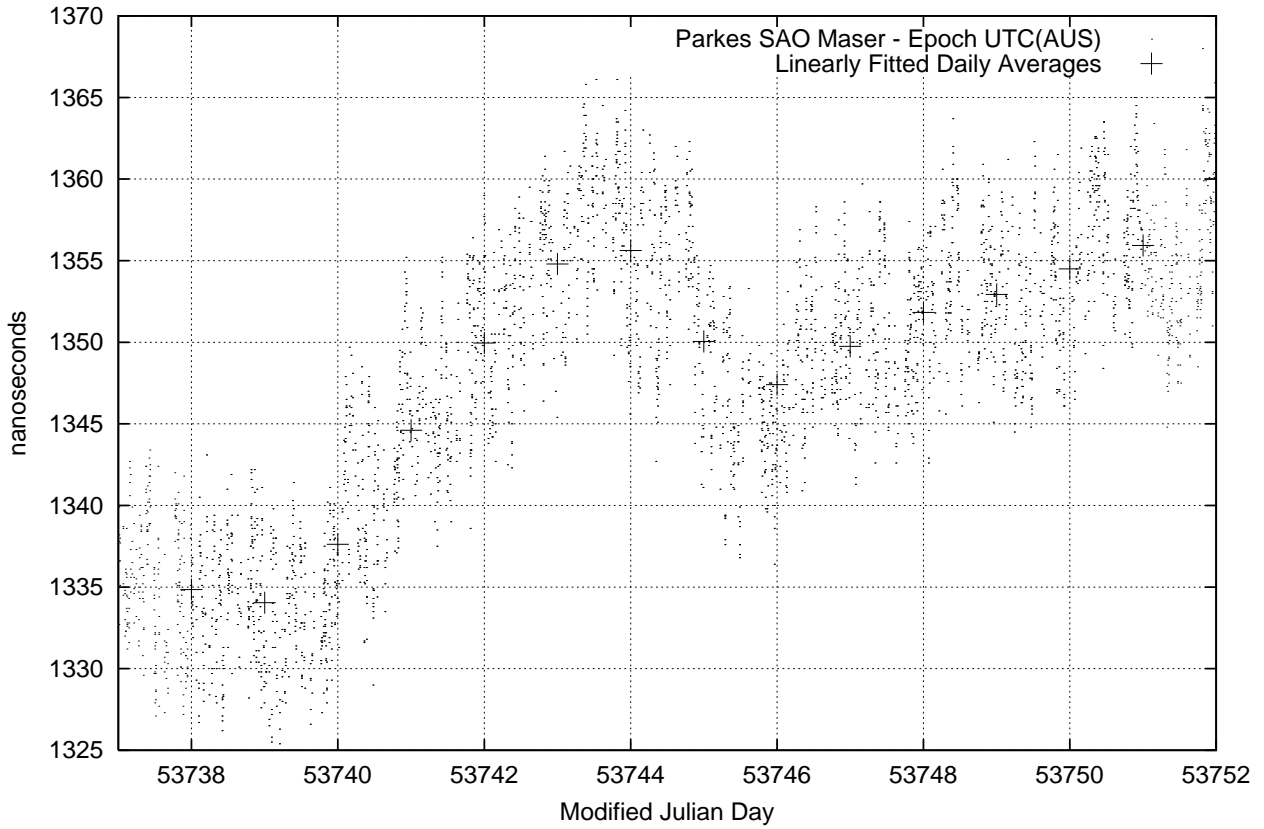

GPS Common-View Time-Transfer between ATNF Parkes and NMI Sydney

GPS Common-View Frequency Transfer between ATNF Parkes and NMI Sydney