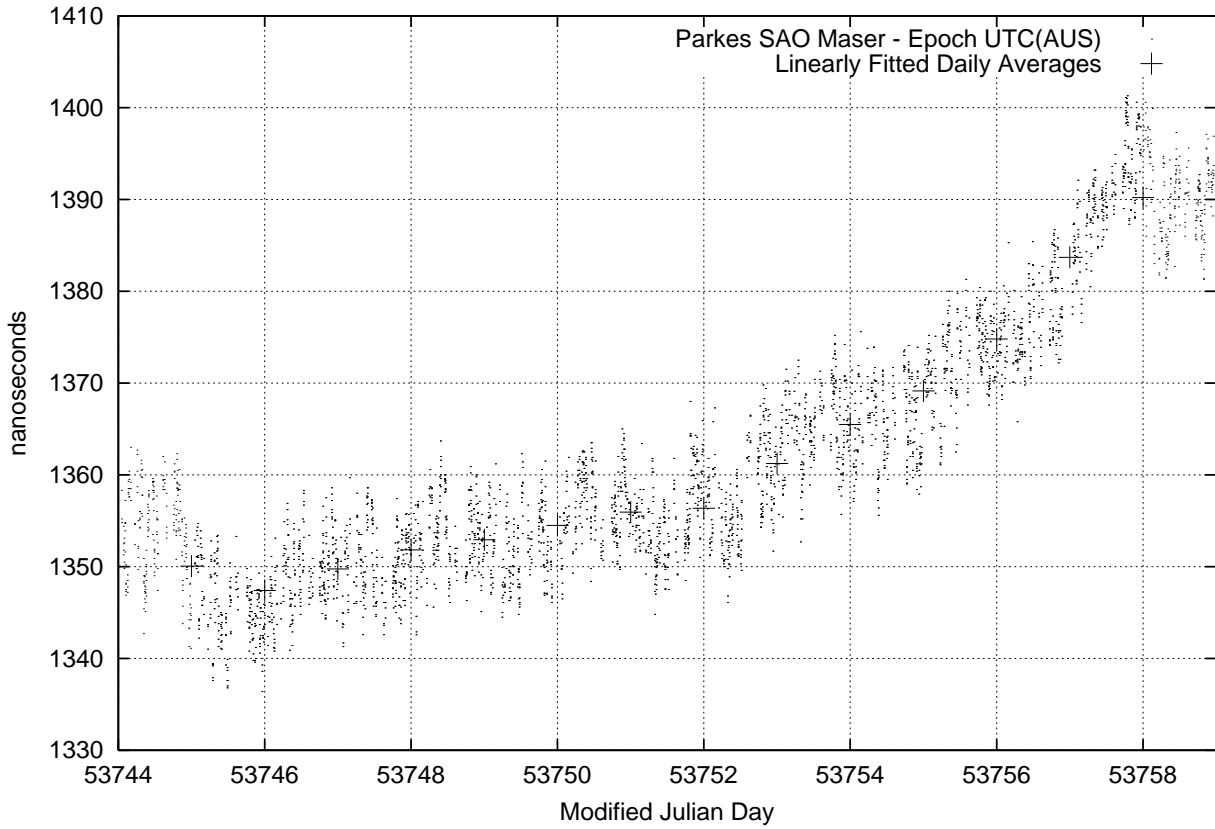

GPS Common-View Time-Transfer between ATNF Parkes and NMI Sydney

GPS Common-View Frequency Transfer between ATNF Parkes and NMI Sydney