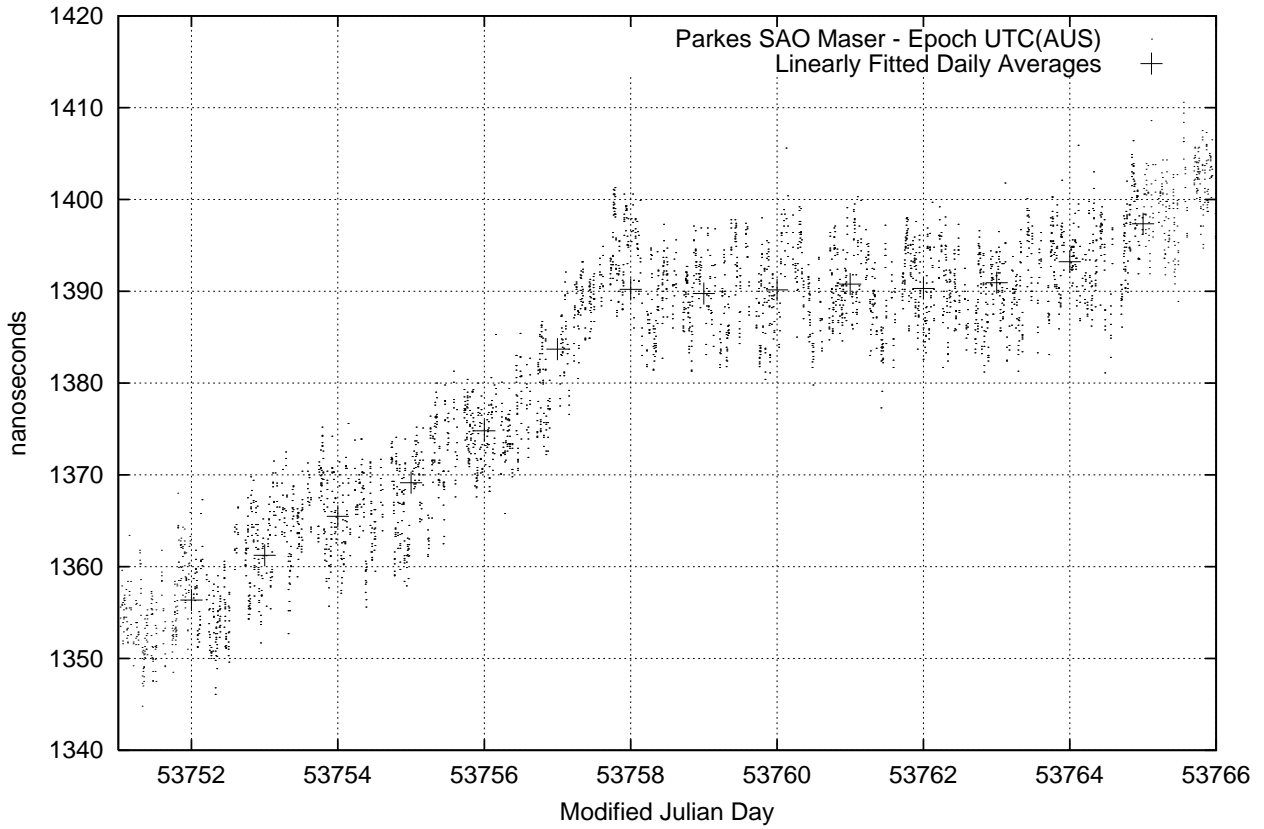

GPS Common-View Time-Transfer between ATNF Parkes and NMI Sydney

GPS Common-View Frequency Transfer between ATNF Parkes and NMI Sydney