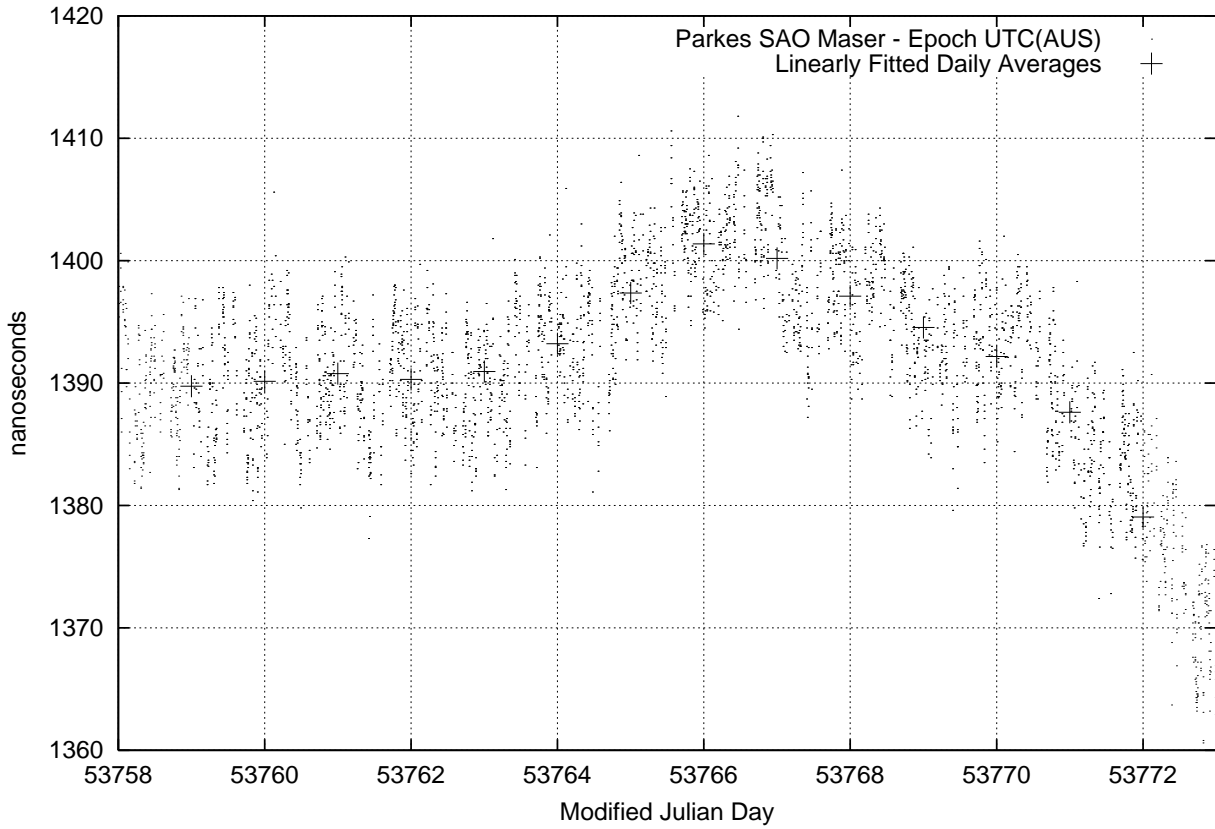

GPS Common-View Time-Transfer between ATNF Parkes and NMI Sydney

GPS Common-View Frequency Transfer between ATNF Parkes and NMI Sydney