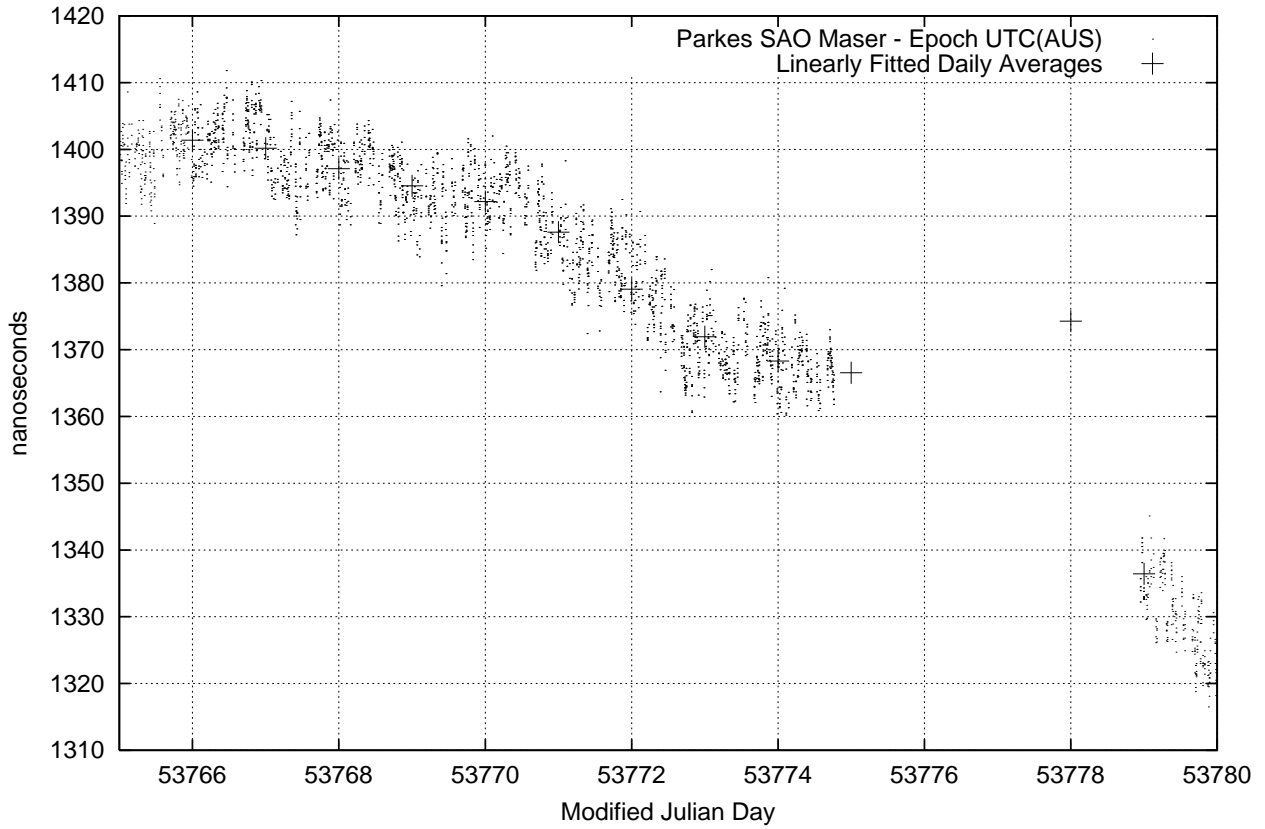

GPS Common-View Time-Transfer between ATNF Parkes and NMI Sydney

GPS Common-View Frequency Transfer between ATNF Parkes and NMI Sydney