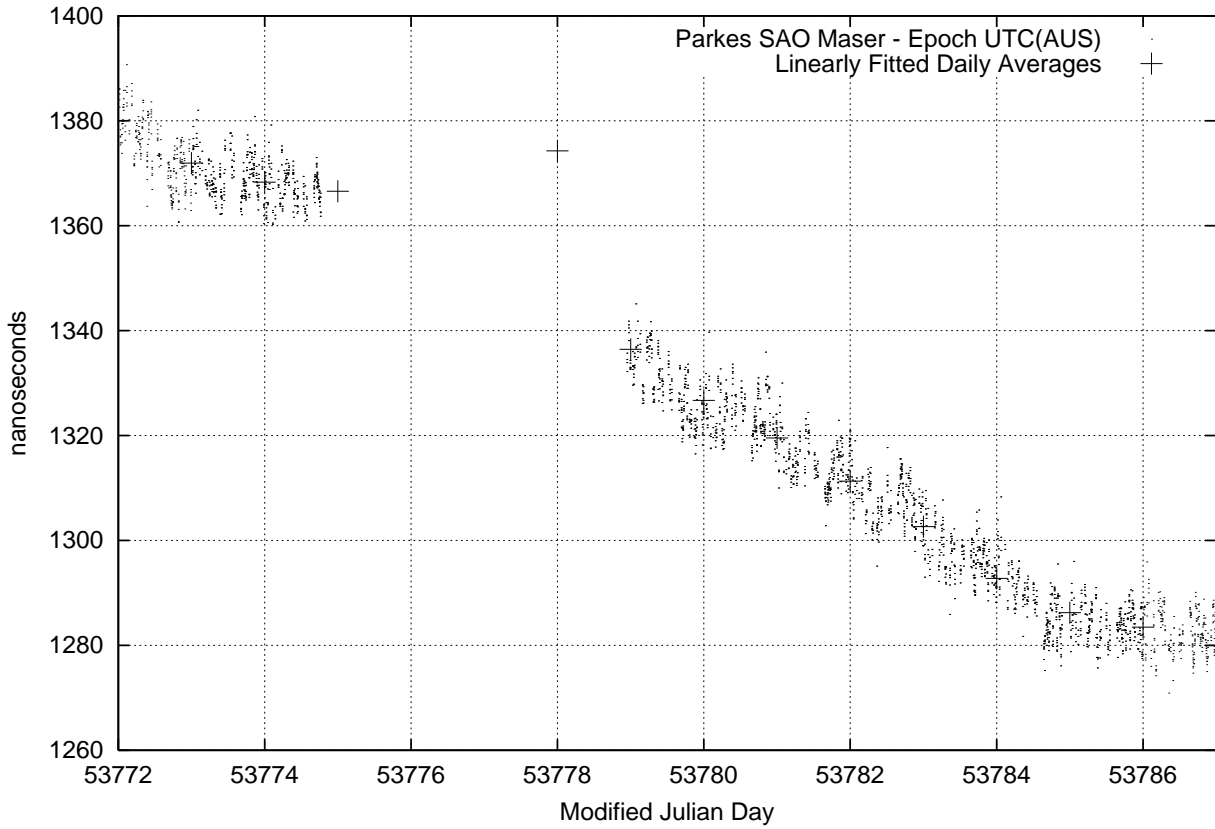

GPS Common-View Time-Transfer between ATNF Parkes and NMI Sydney

GPS Common-View Frequency Transfer between ATNF Parkes and NMI Sydney