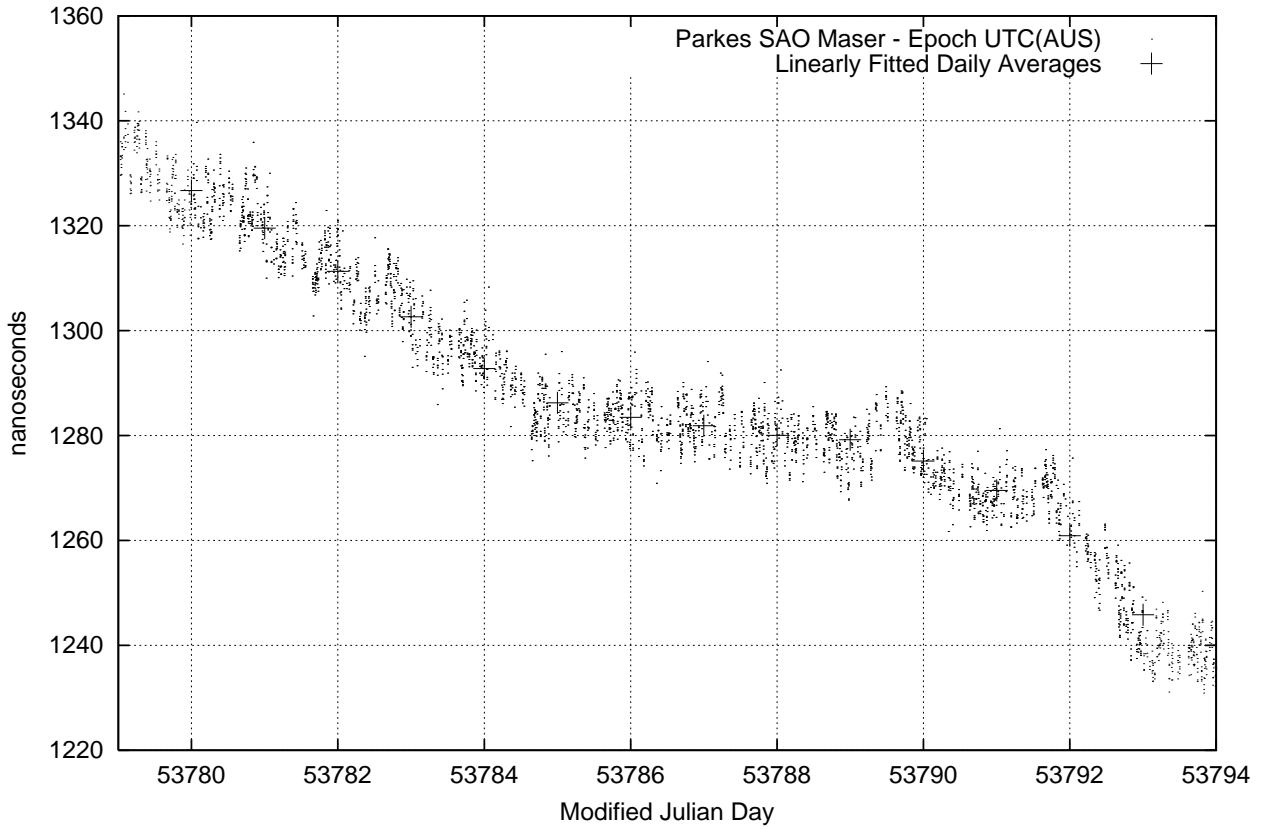

GPS Common-View Time-Transfer between ATNF Parkes and NMI Sydney

GPS Common-View Frequency Transfer between ATNF Parkes and NMI Sydney