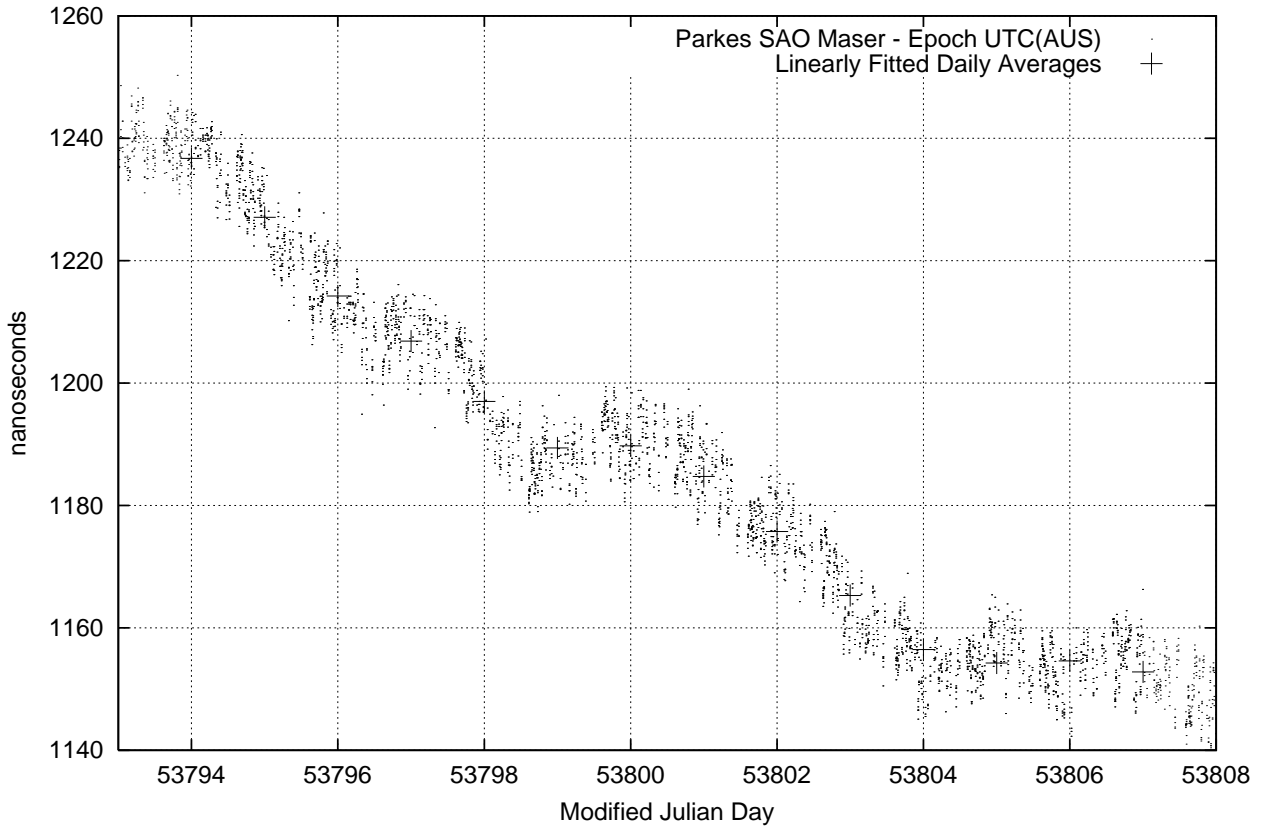

GPS Common-View Time-Transfer between ATNF Parkes and NMI Sydney

GPS Common-View Frequency Transfer between ATNF Parkes and NMI Sydney