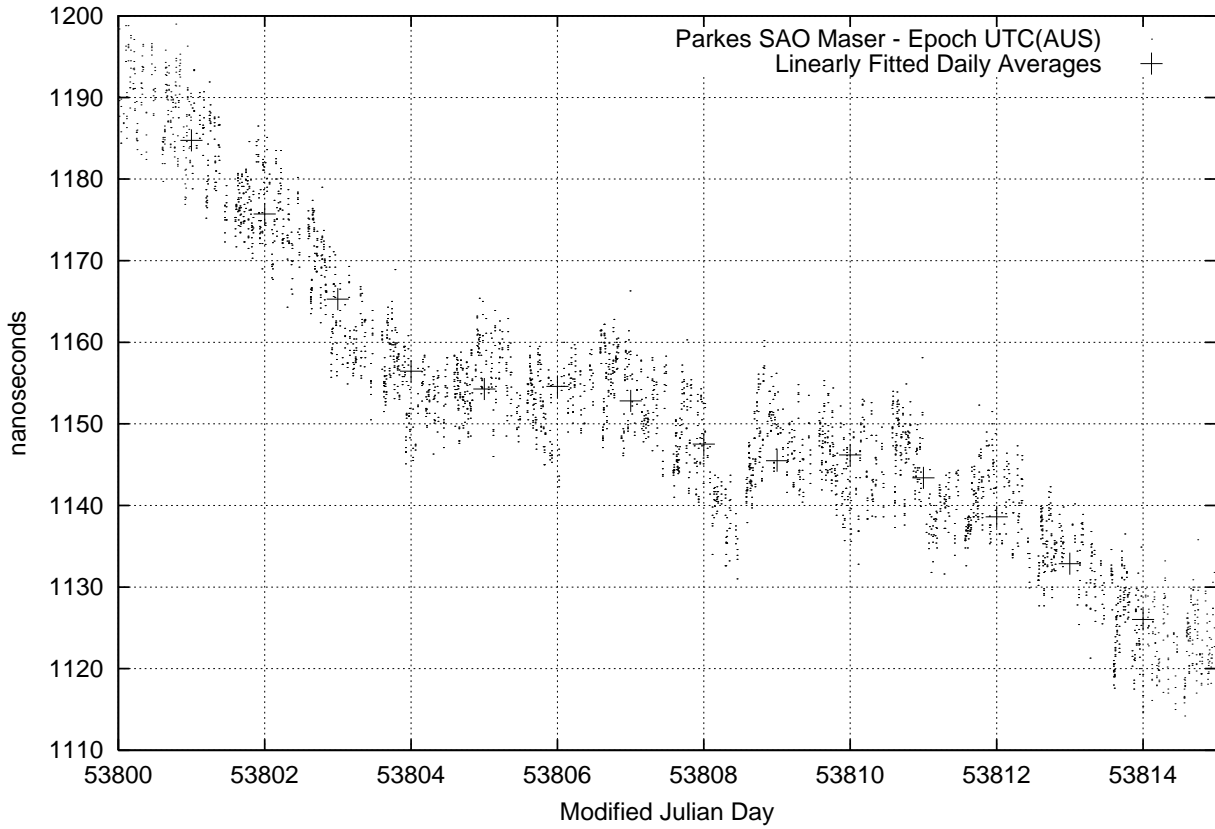

GPS Common-View Time-Transfer between ATNF Parkes and NMI Sydney

GPS Common-View Frequency Transfer between ATNF Parkes and NMI Sydney