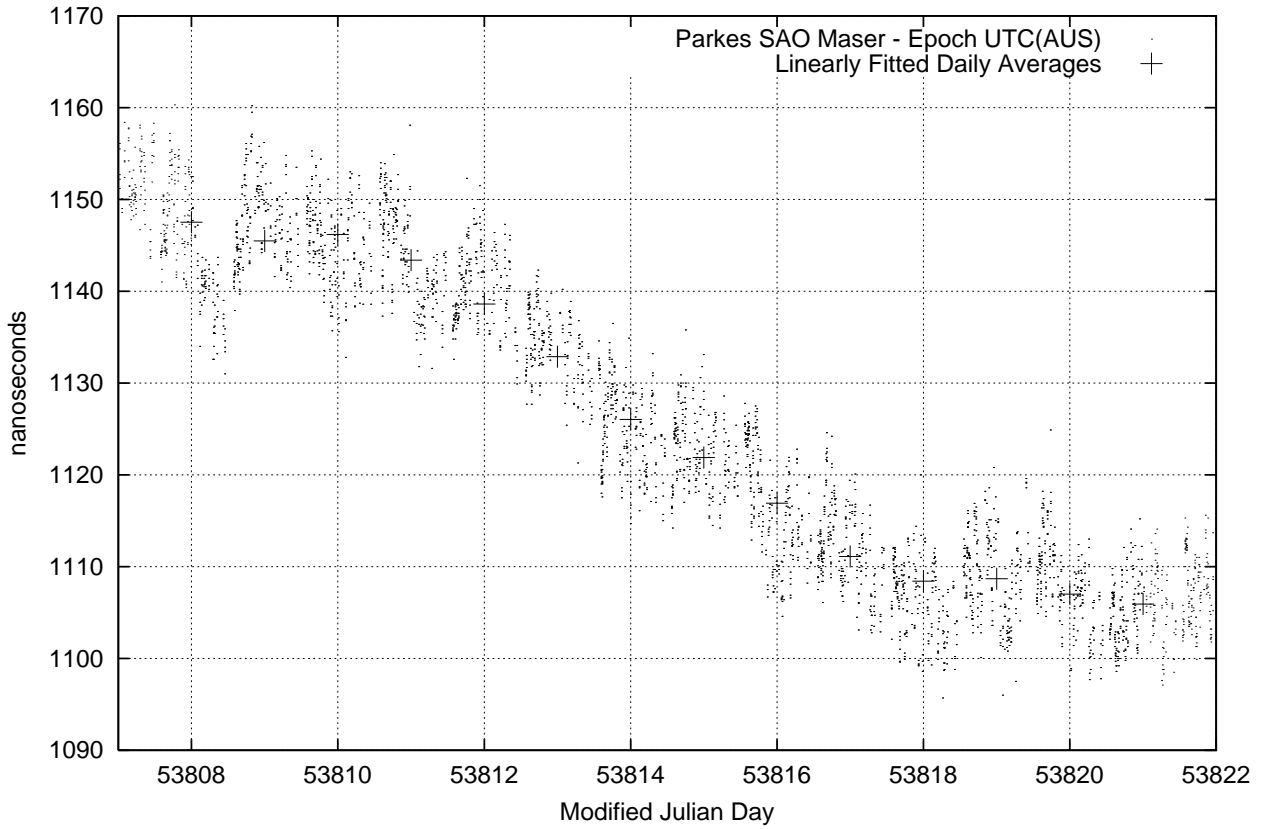

GPS Common-View Time-Transfer between ATNF Parkes and NMI Sydney

GPS Common-View Frequency Transfer between ATNF Parkes and NMI Sydney