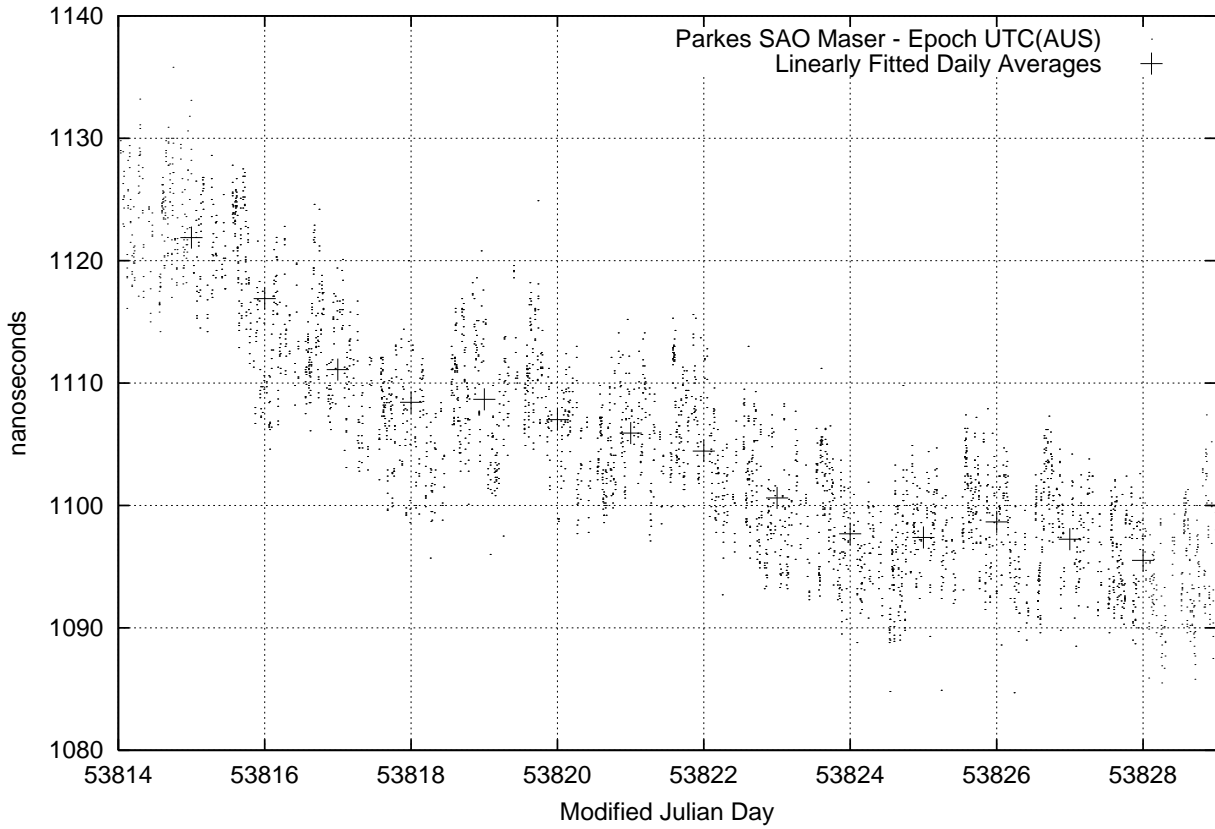

GPS Common-View Time-Transfer between ATNF Parkes and NMI Sydney

GPS Common-View Frequency Transfer between ATNF Parkes and NMI Sydney