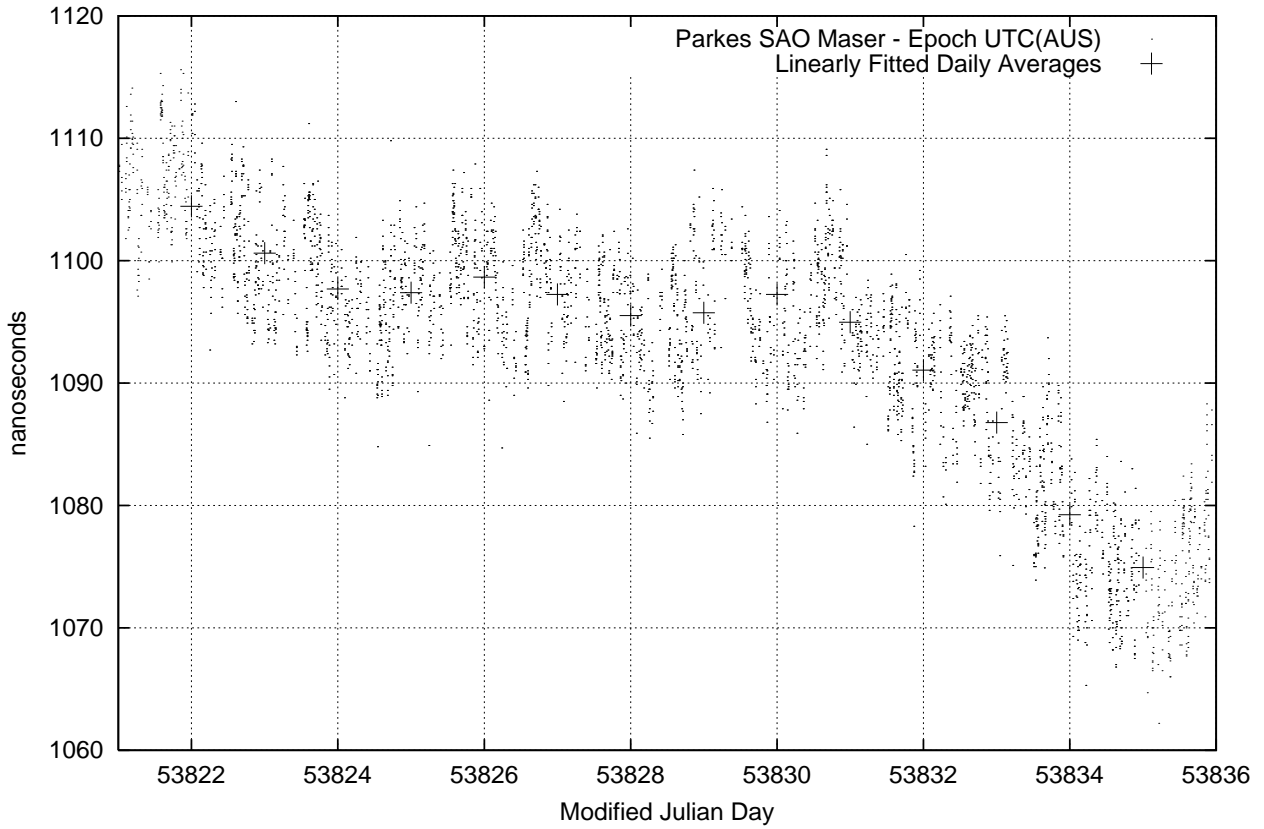

GPS Common-View Time-Transfer between ATNF Parkes and NMI Sydney

GPS Common-View Frequency Transfer between ATNF Parkes and NMI Sydney