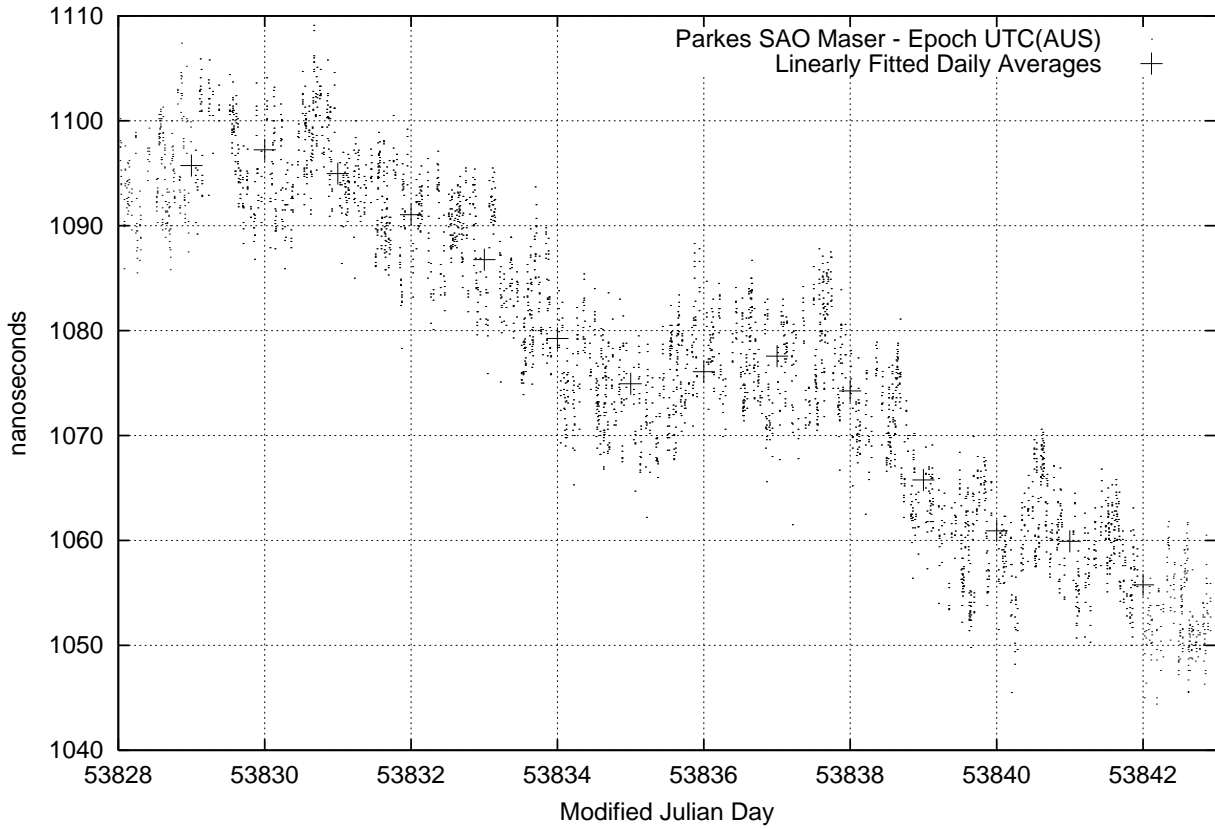

GPS Common-View Time-Transfer between ATNF Parkes and NMI Sydney

GPS Common-View Frequency Transfer between ATNF Parkes and NMI Sydney