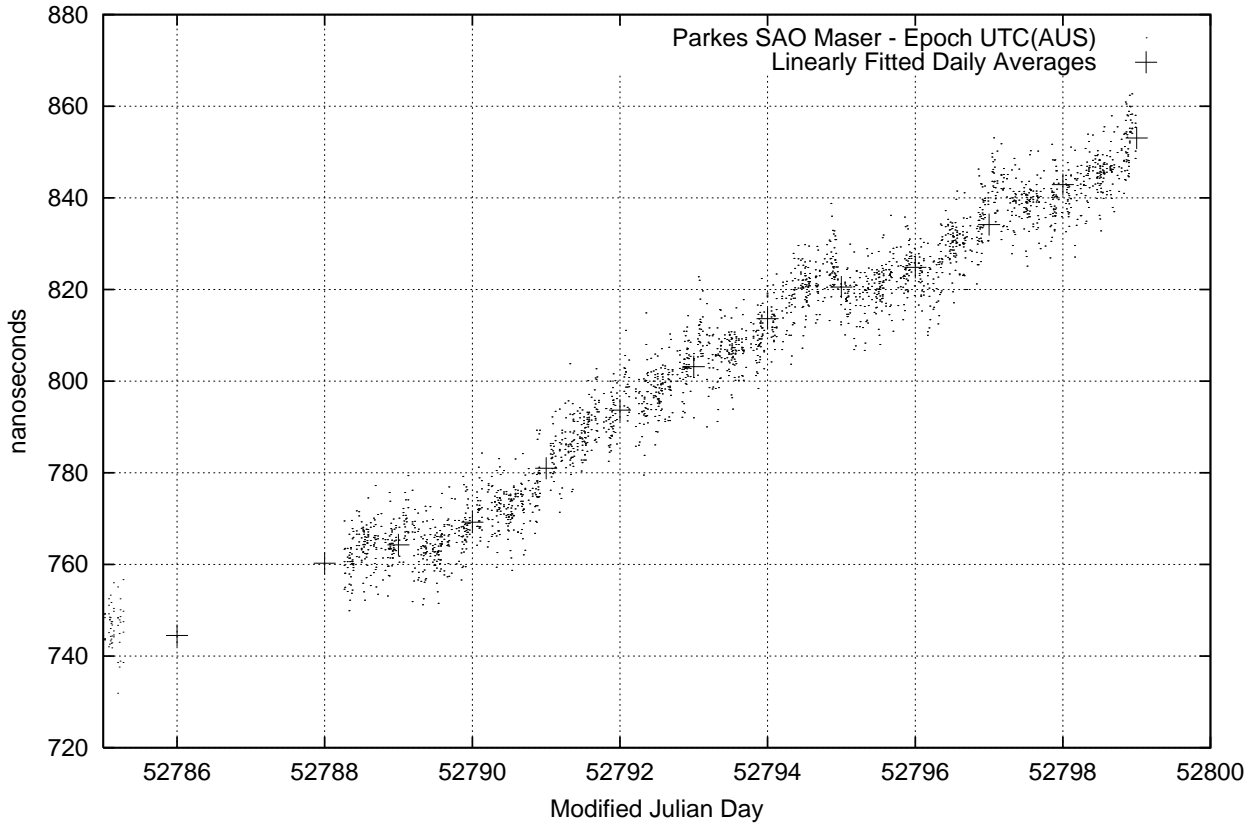

GPS Common-View Time-Transfer between ATNF Parkes and NML Sydney

GPS Common-View Frequency Transfer between ATNF Parkes and NML Sydney