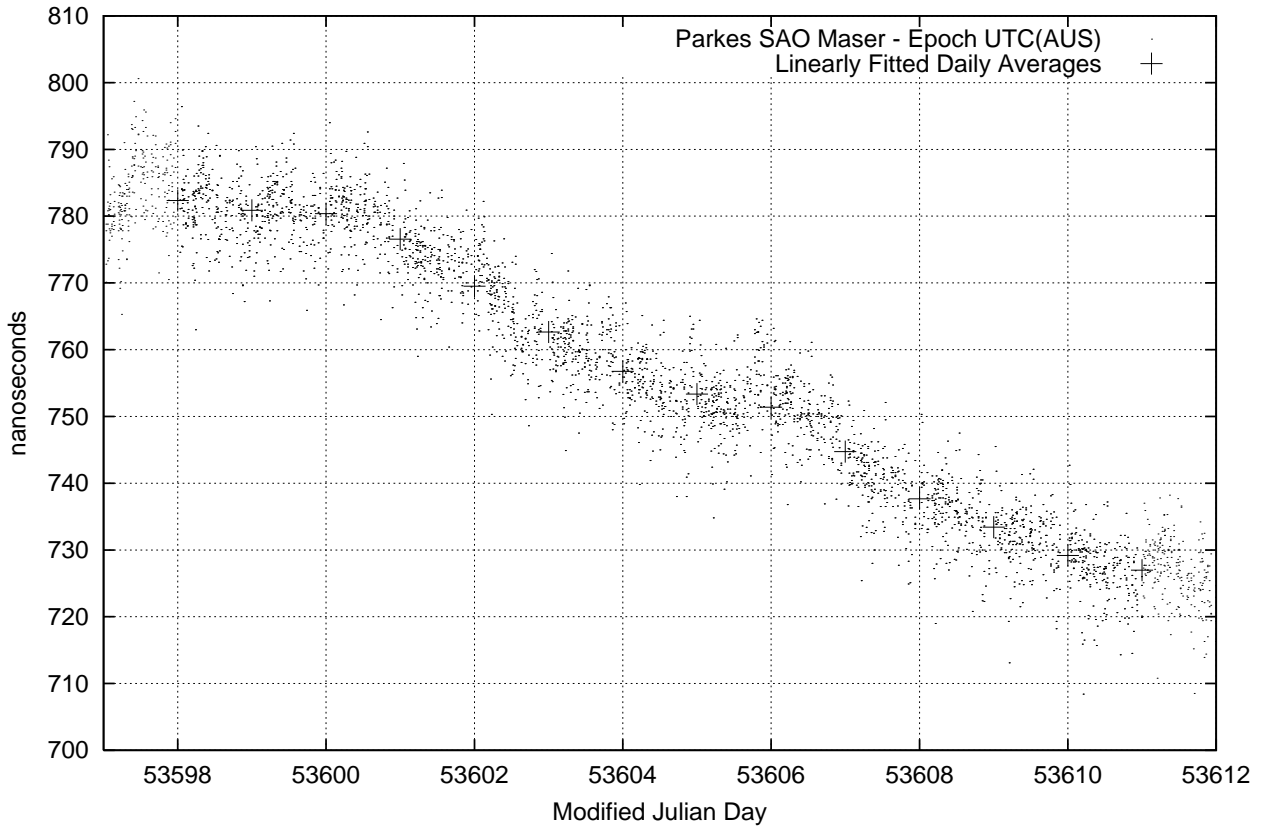

GPS Common-View Time-Transfer between ATNF Parkes and NMI Sydney

GPS Common-View Frequency Transfer between ATNF Parkes and NMI Sydney