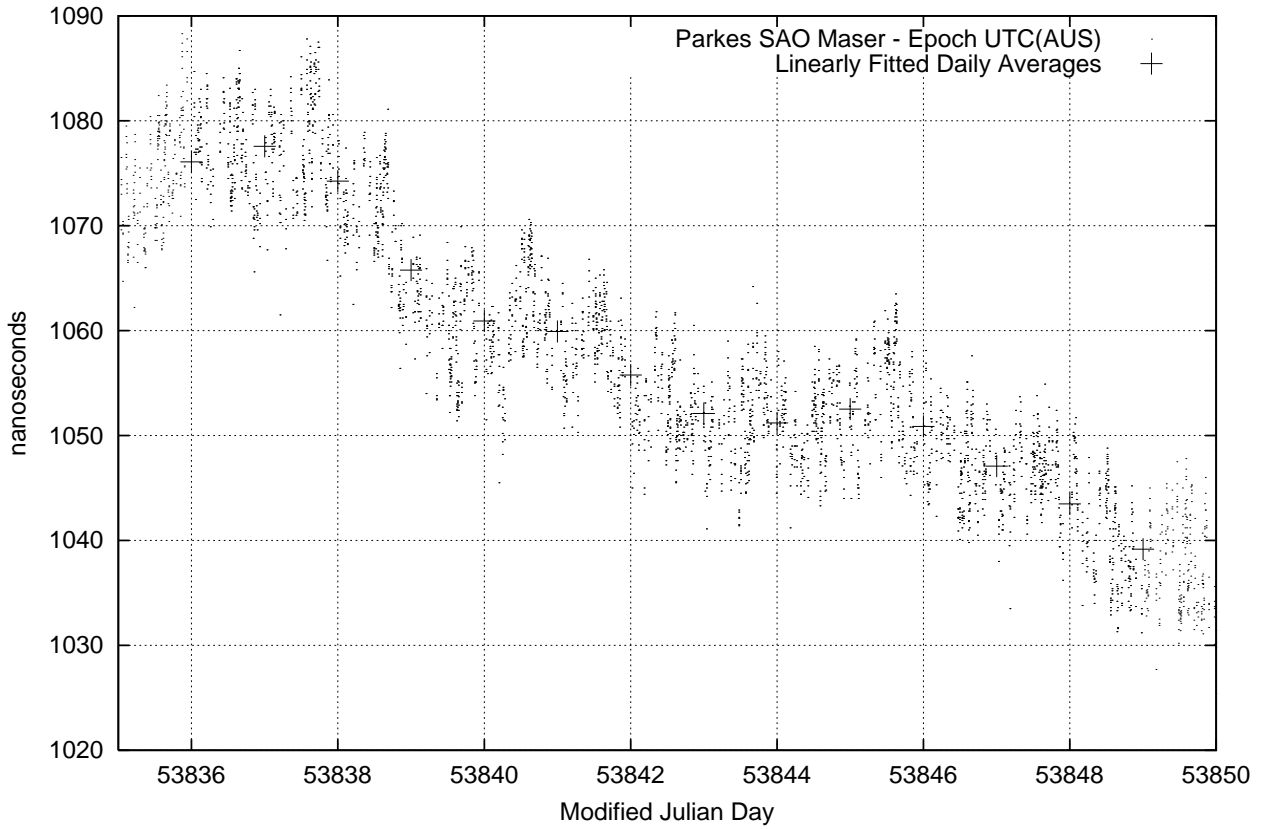

GPS Common-View Time-Transfer between ATNF Parkes and NMI Sydney

GPS Common-View Frequency Transfer between ATNF Parkes and NMI Sydney