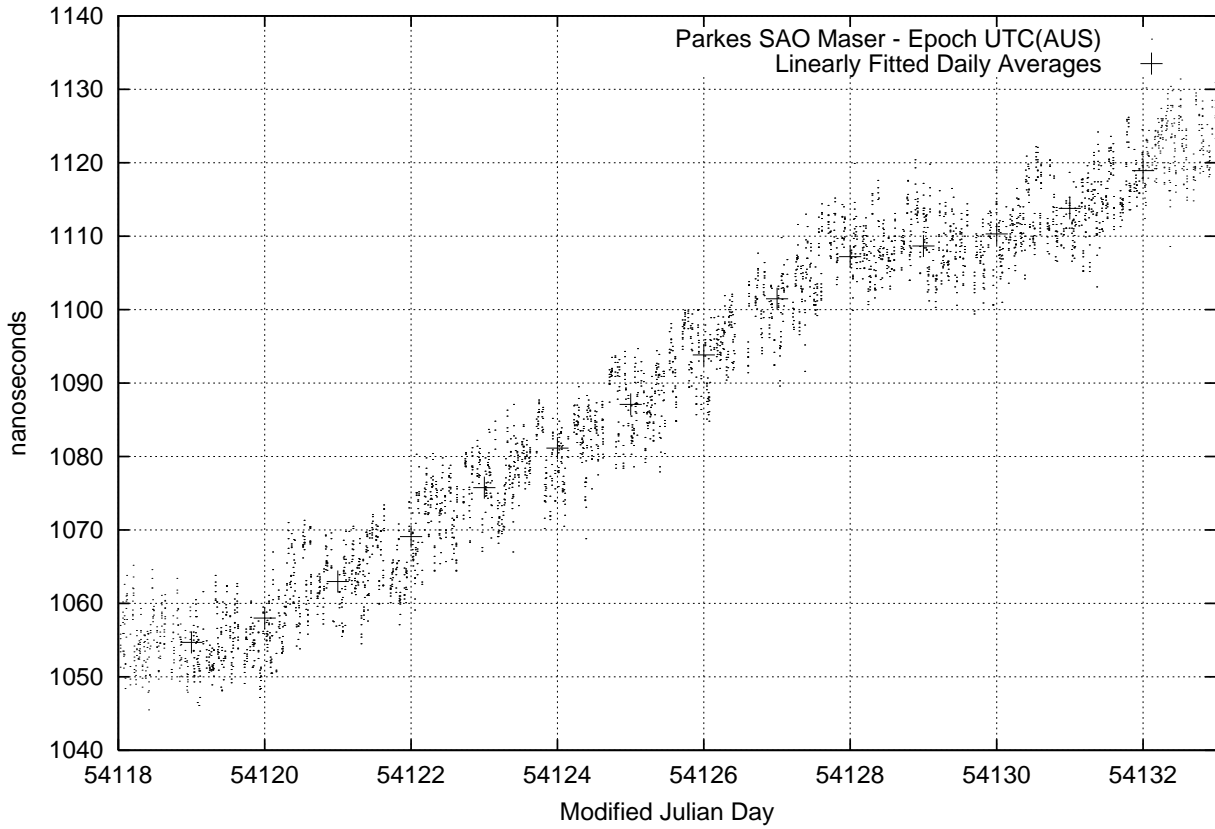

GPS Common-View Time-Transfer between ATNF Parkes and NMI Sydney

GPS Common-View Frequency Transfer between ATNF Parkes and NMI Sydney