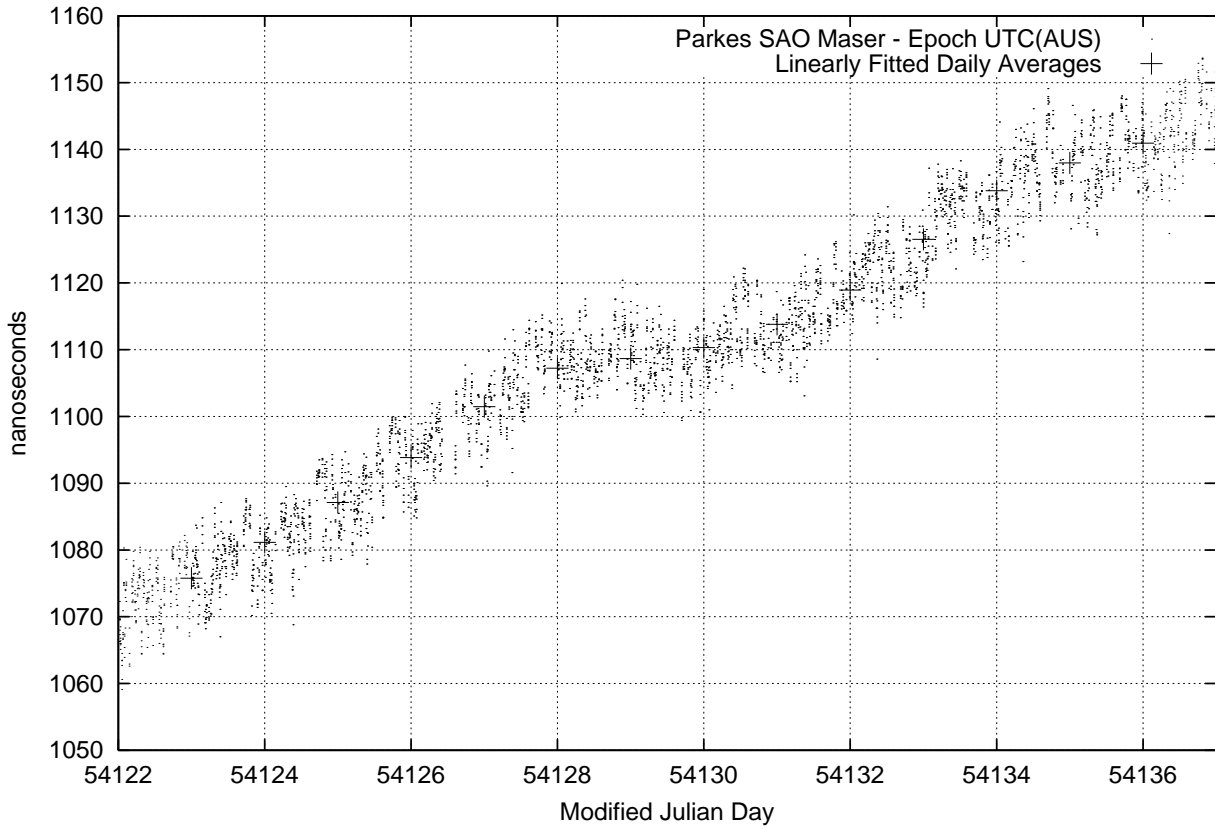

GPS Common-View Time-Transfer between ATNF Parkes and NMI Sydney

GPS Common-View Frequency Transfer between ATNF Parkes and NMI Sydney