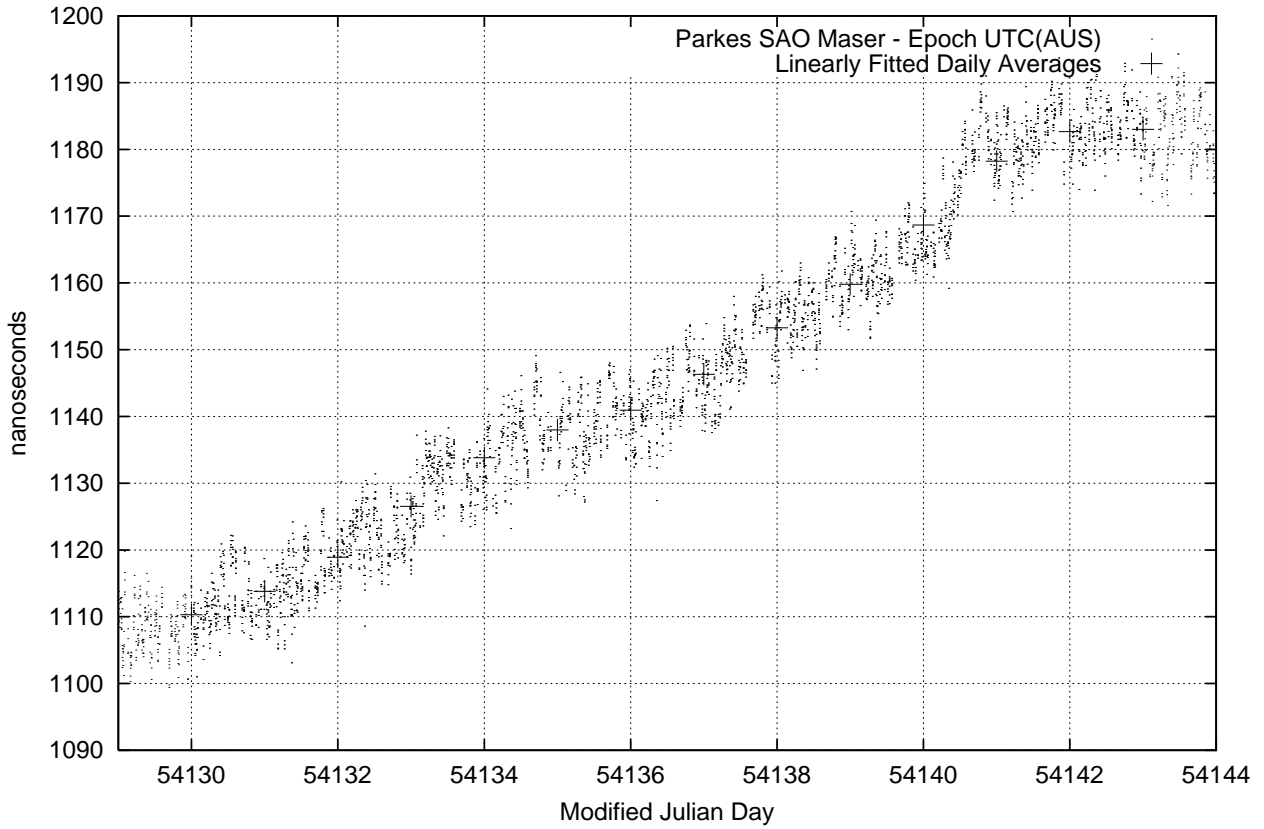

GPS Common-View Time-Transfer between ATNF Parkes and NMI Sydney

GPS Common-View Frequency Transfer between ATNF Parkes and NMI Sydney