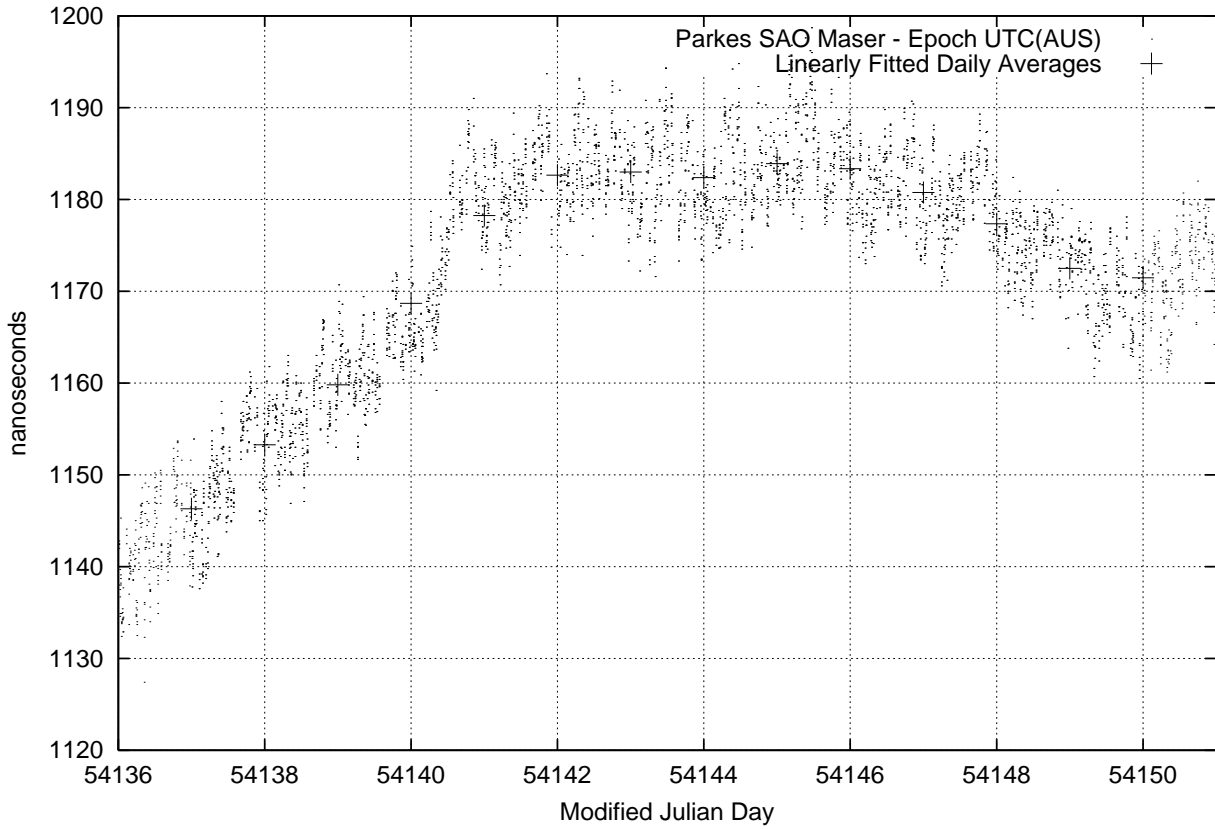

GPS Common-View Time-Transfer between ATNF Parkes and NMI Sydney

GPS Common-View Frequency Transfer between ATNF Parkes and NMI Sydney