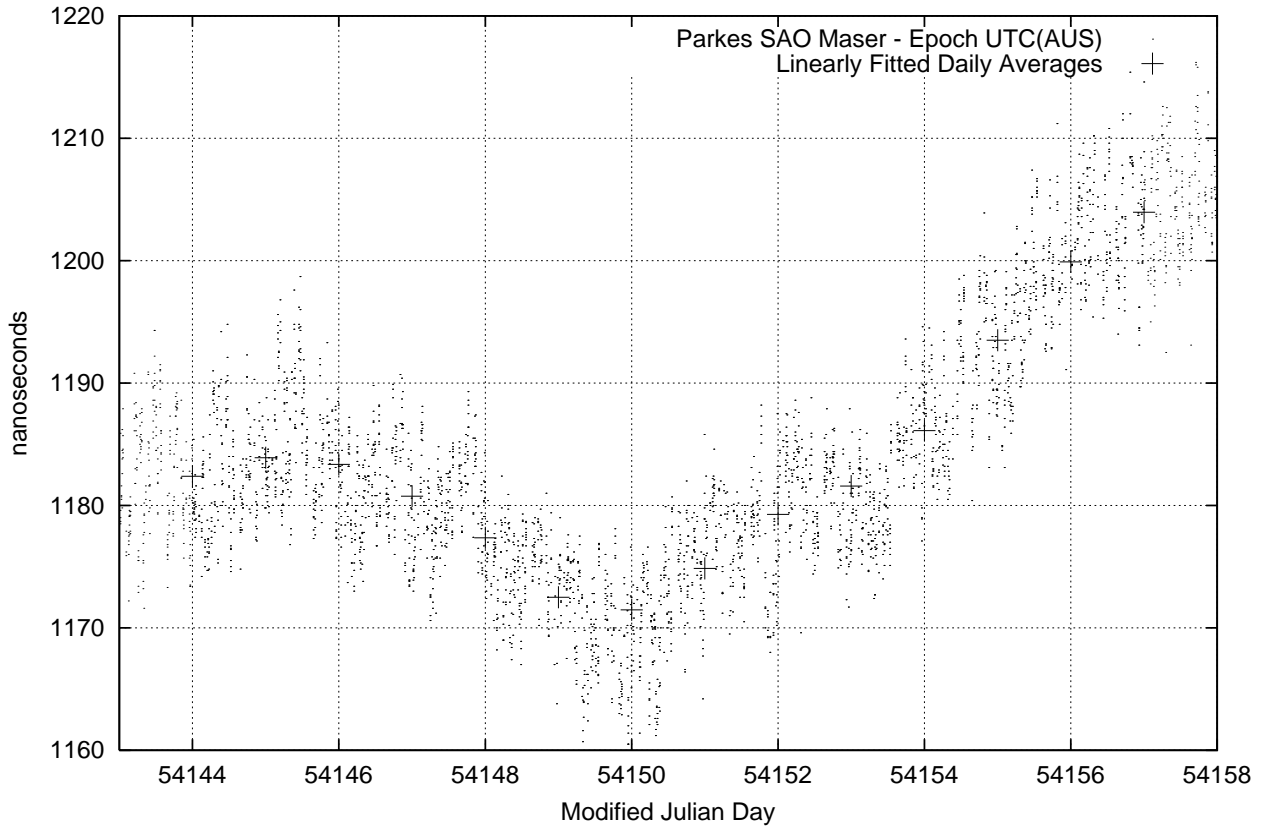

GPS Common-View Time-Transfer between ATNF Parkes and NMI Sydney

GPS Common-View Frequency Transfer between ATNF Parkes and NMI Sydney