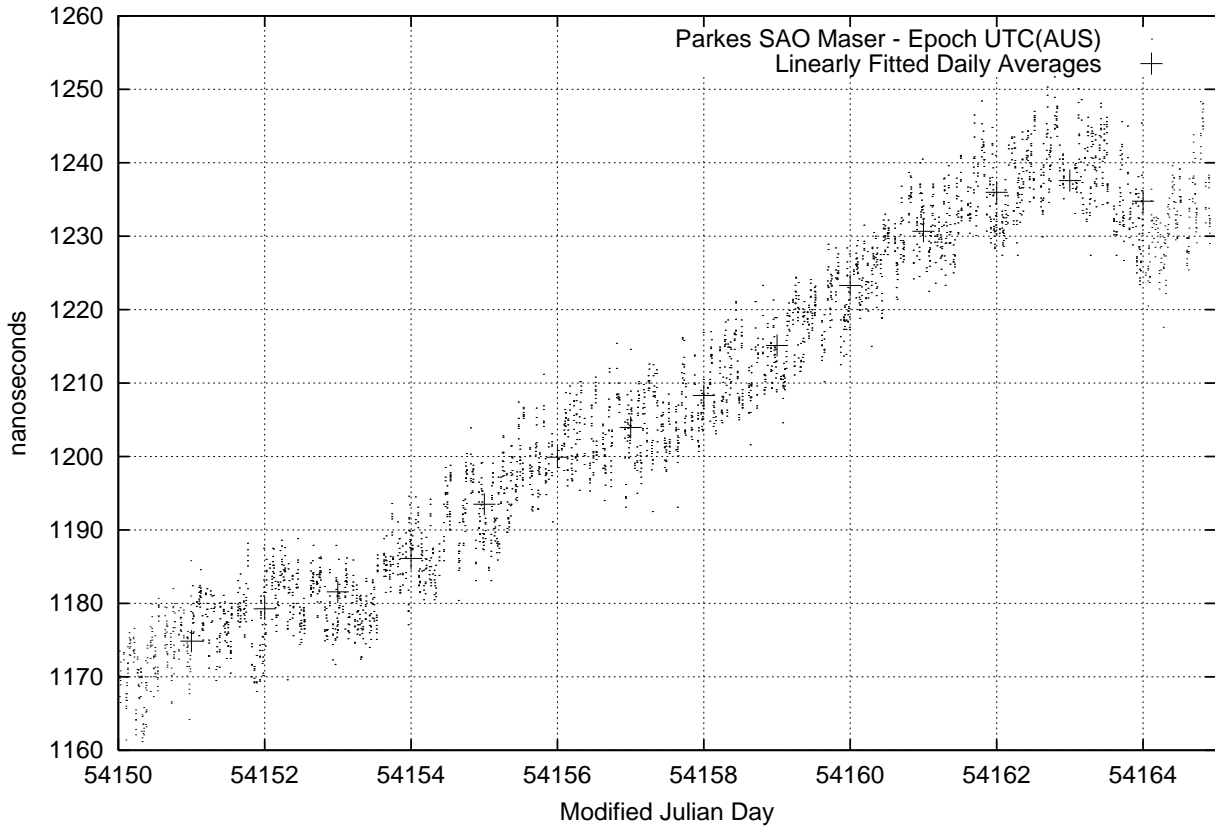

GPS Common-View Time-Transfer between ATNF Parkes and NMI Sydney

GPS Common-View Frequency Transfer between ATNF Parkes and NMI Sydney