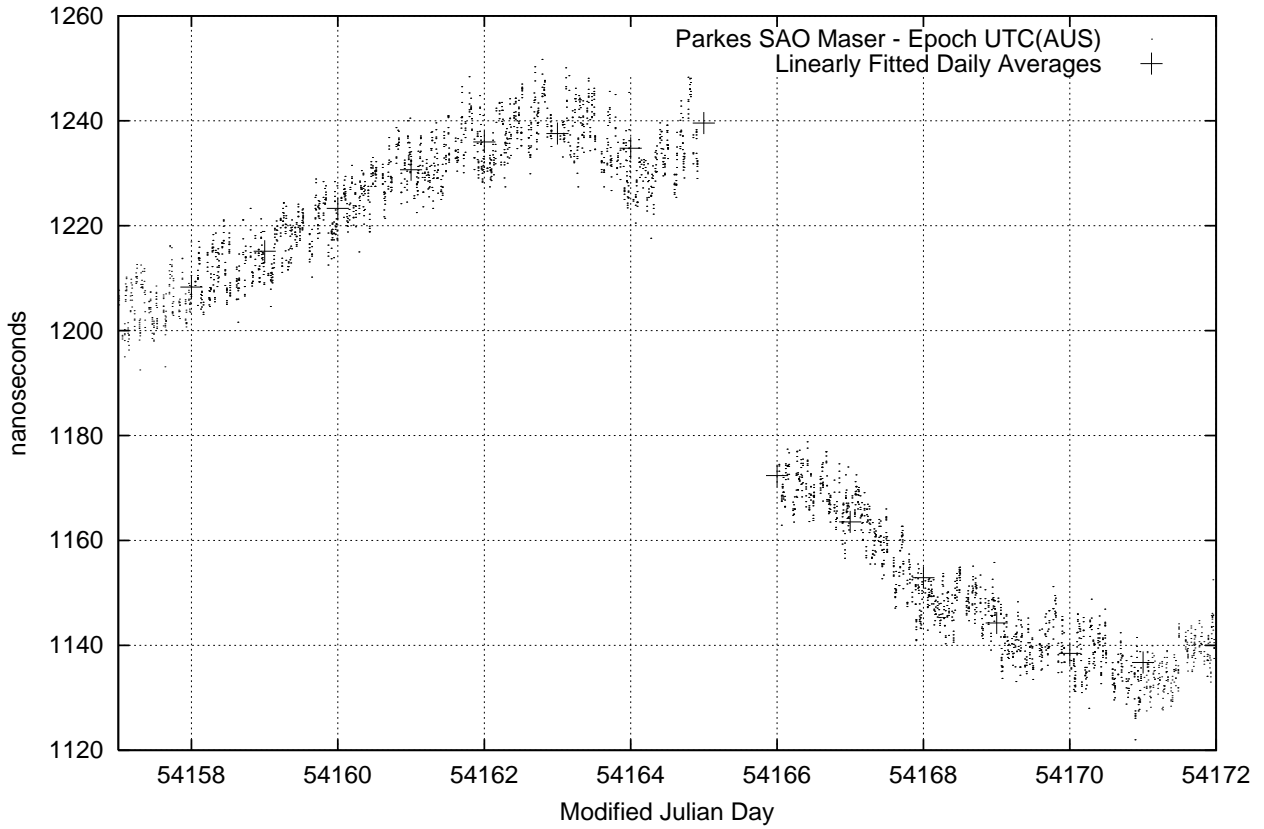

GPS Common-View Time-Transfer between ATNF Parkes and NMI Sydney

GPS Common-View Frequency Transfer between ATNF Parkes and NMI Sydney