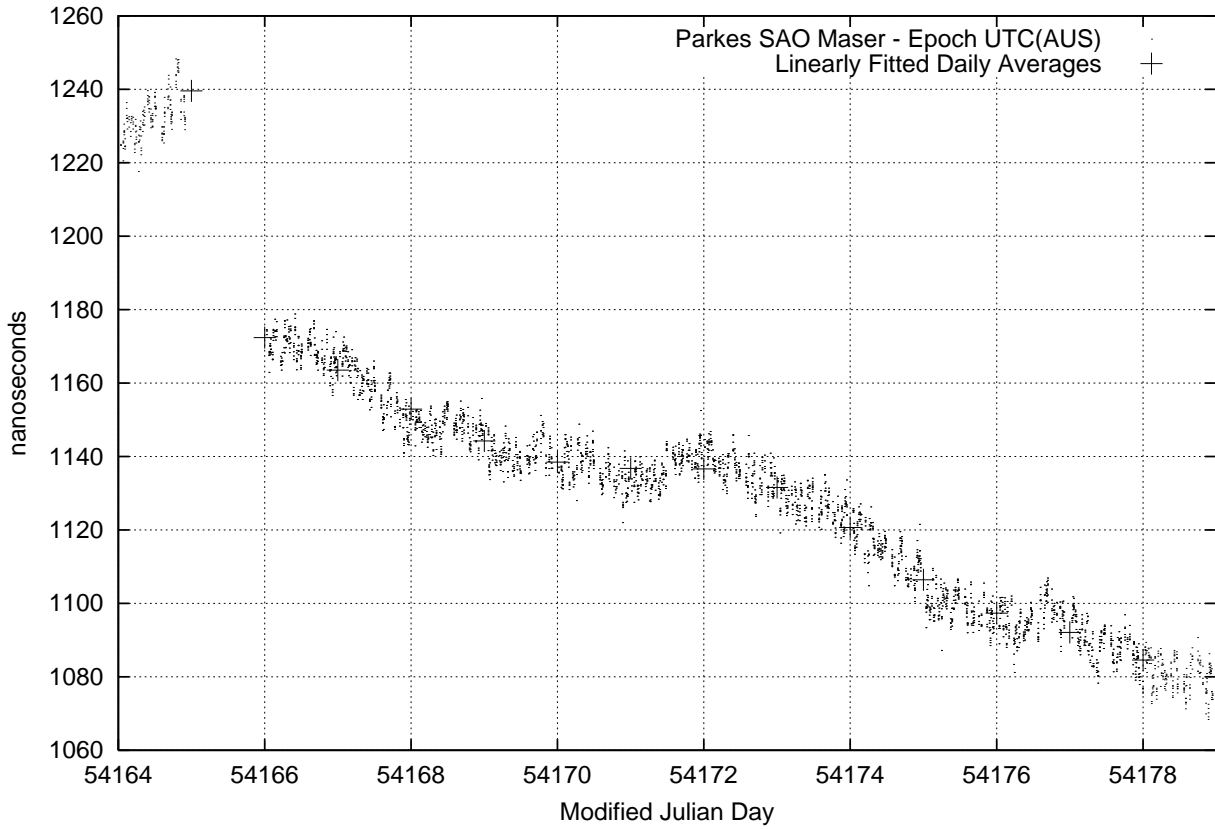

GPS Common-View Time-Transfer between ATNF Parkes and NMI Sydney

GPS Common-View Frequency Transfer between ATNF Parkes and NMI Sydney