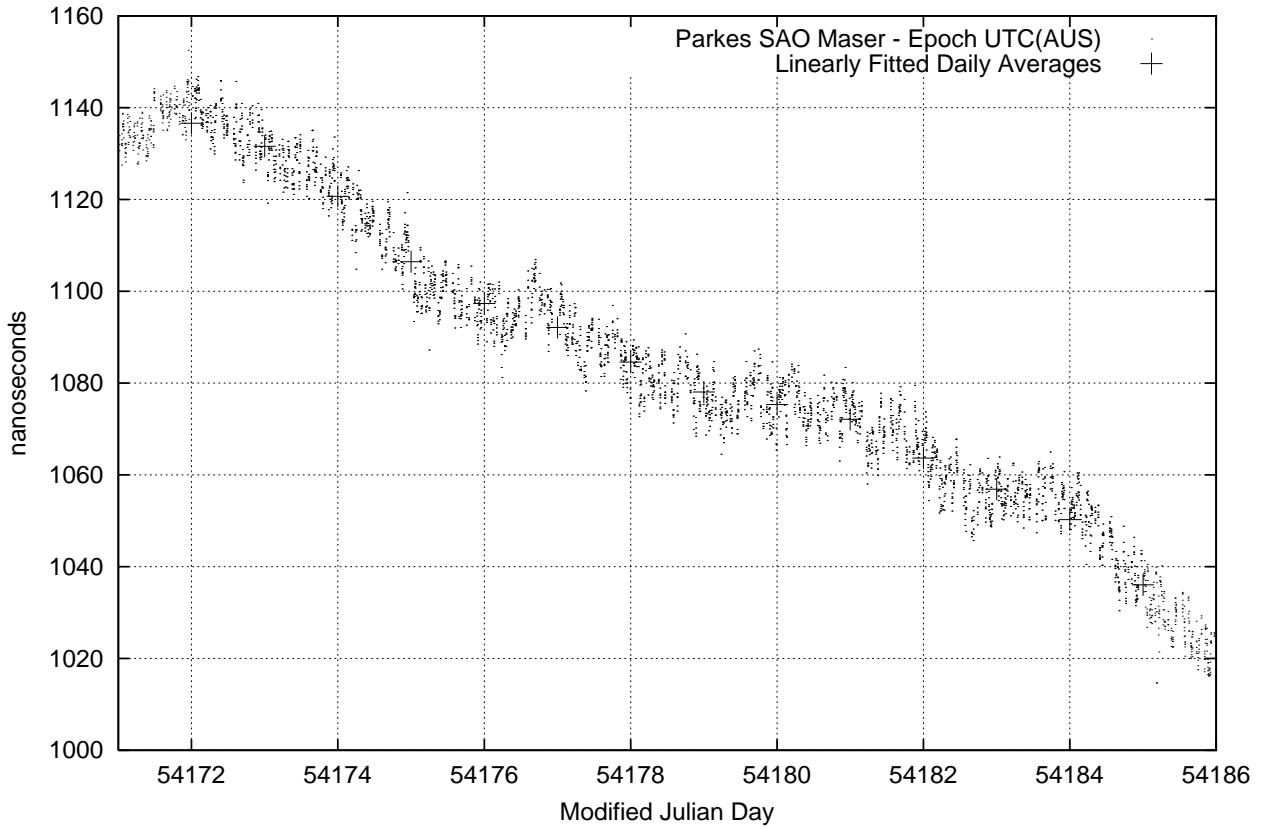

GPS Common-View Time-Transfer between ATNF Parkes and NMI Sydney

GPS Common-View Frequency Transfer between ATNF Parkes and NMI Sydney