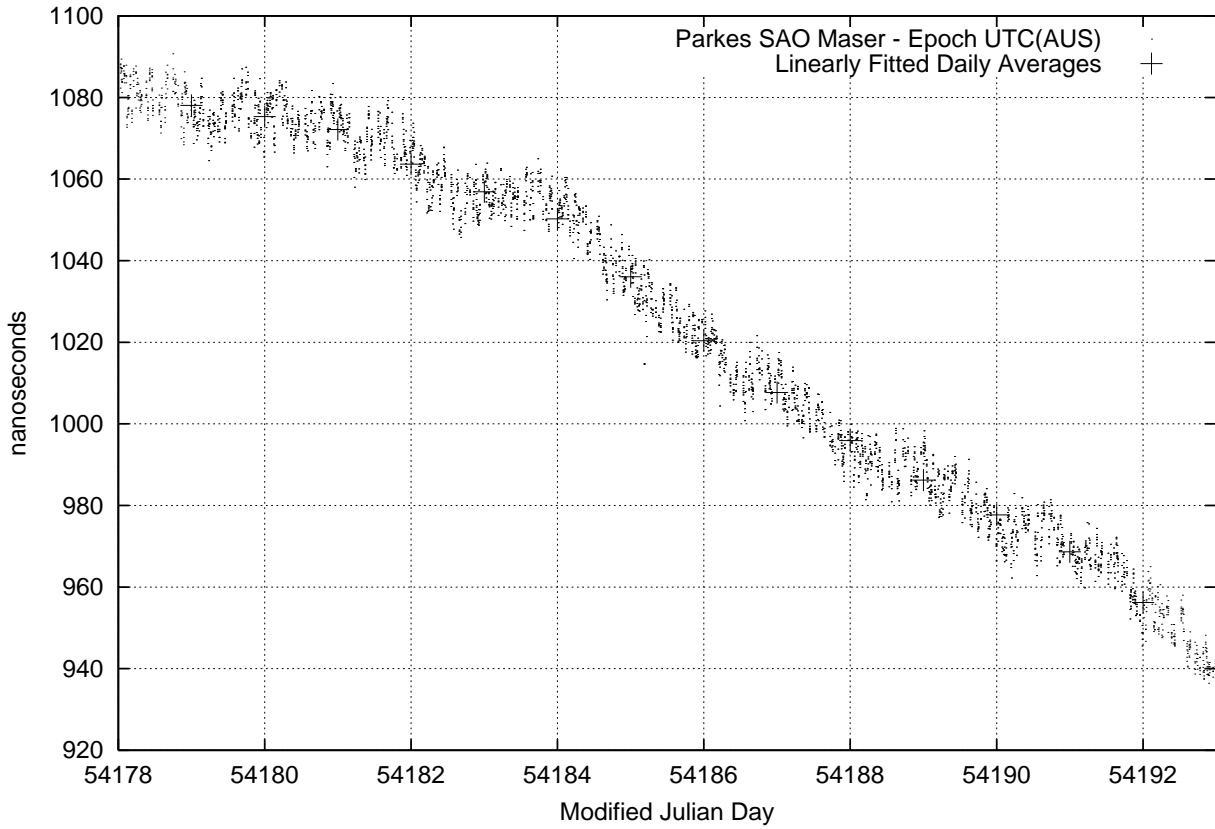

GPS Common-View Time-Transfer between ATNF Parkes and NMI Sydney

GPS Common-View Frequency Transfer between ATNF Parkes and NMI Sydney