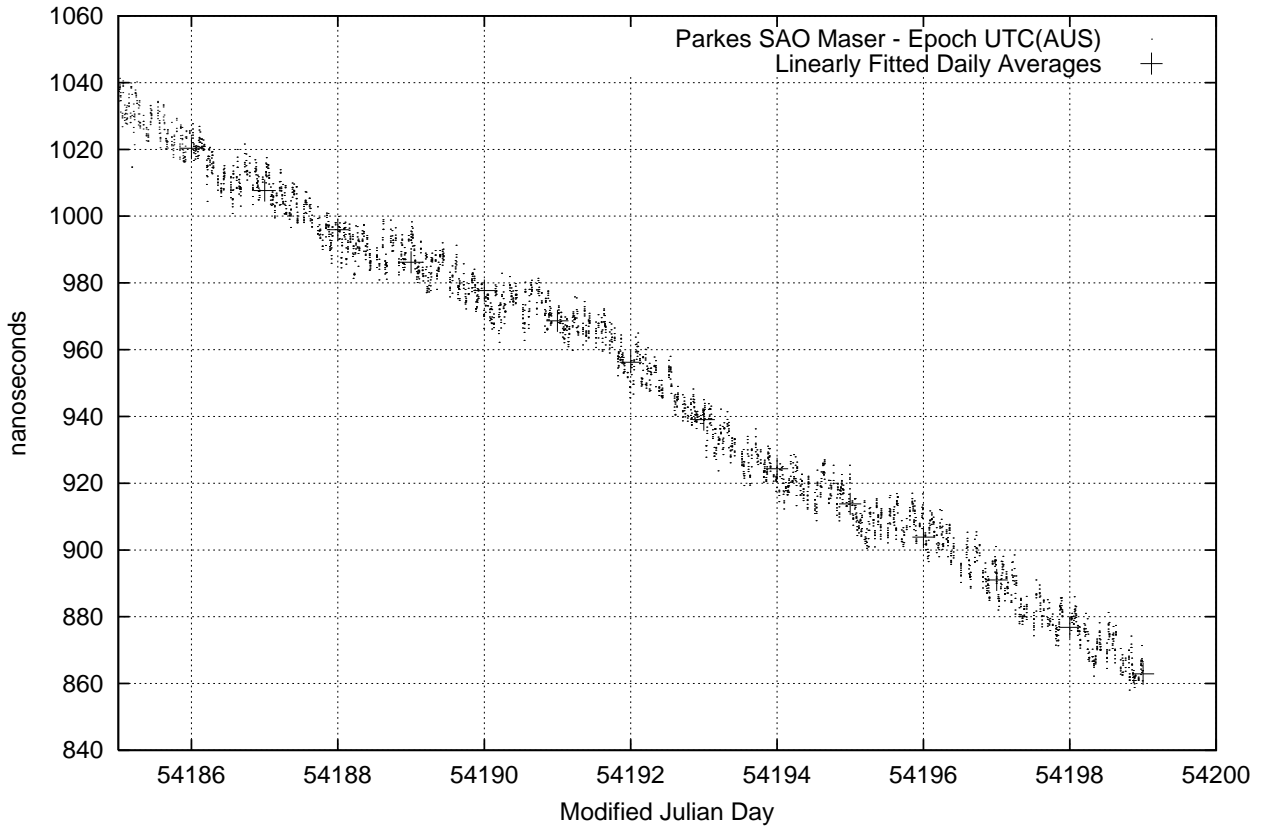

GPS Common-View Time-Transfer between ATNF Parkes and NMI Sydney

GPS Common-View Frequency Transfer between ATNF Parkes and NMI Sydney