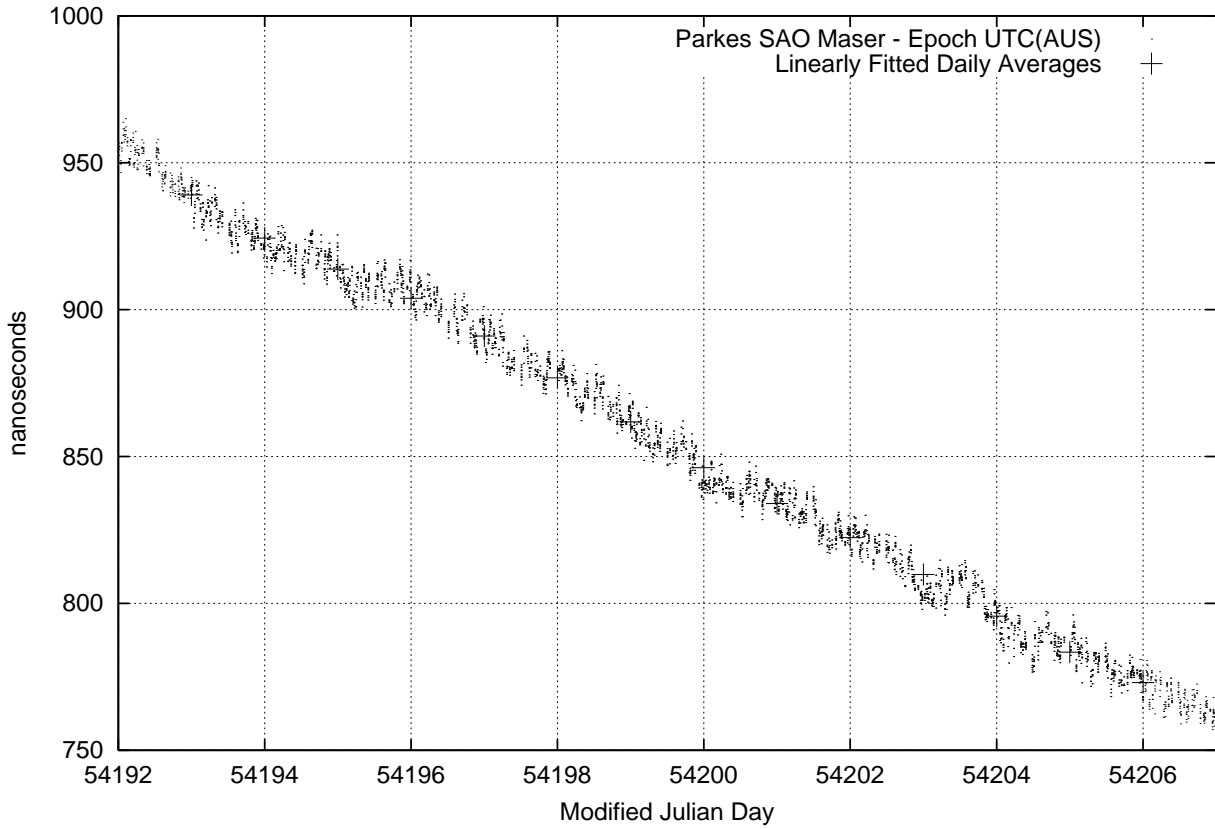

GPS Common-View Time-Transfer between ATNF Parkes and NMI Sydney

GPS Common-View Frequency Transfer between ATNF Parkes and NMI Sydney