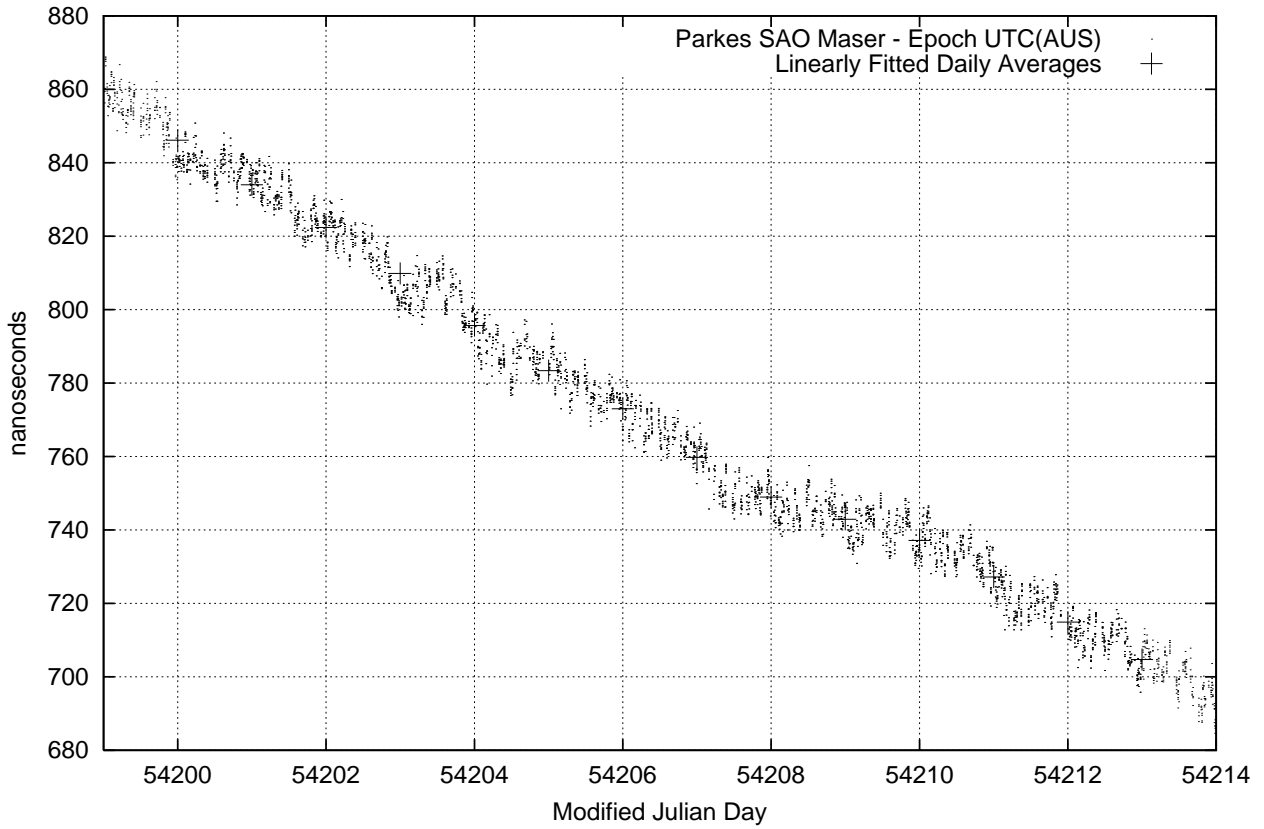

GPS Common-View Time-Transfer between ATNF Parkes and NMI Sydney

GPS Common-View Frequency Transfer between ATNF Parkes and NMI Sydney