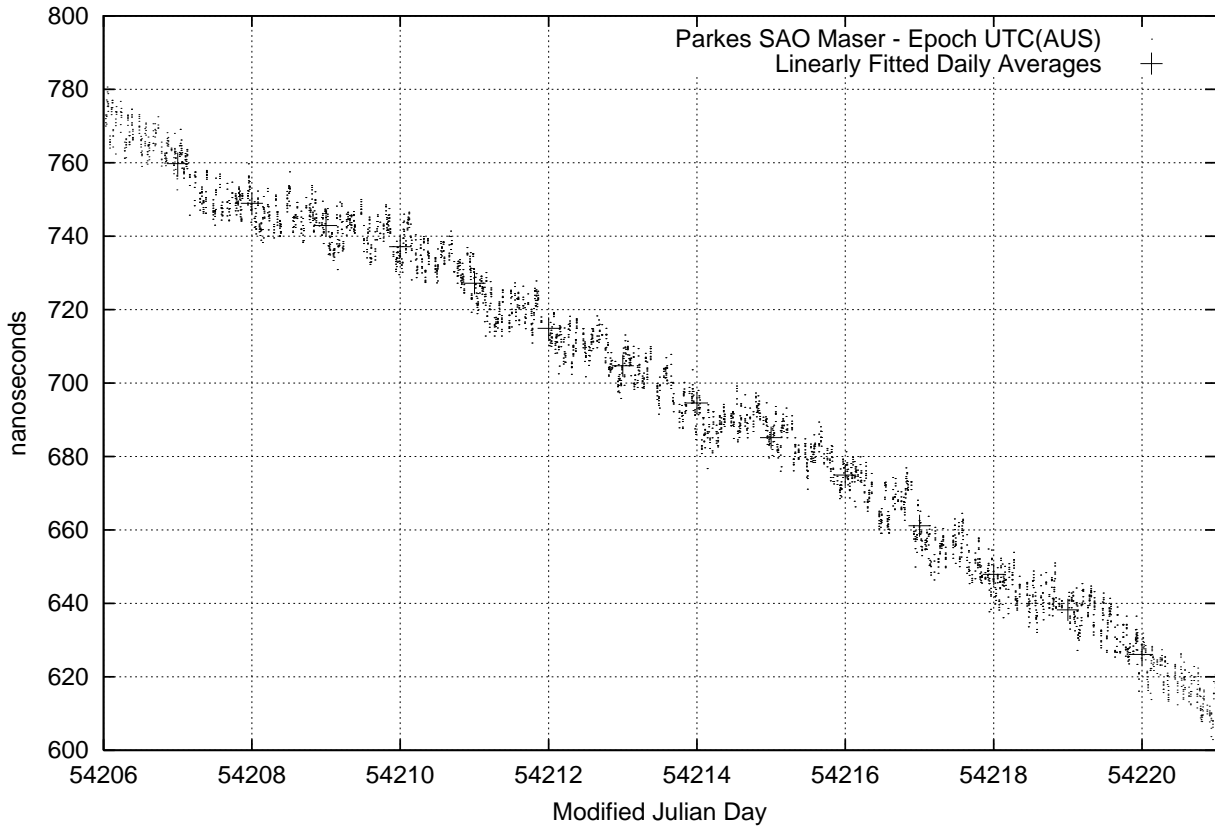

GPS Common-View Time-Transfer between ATNF Parkes and NMI Sydney

GPS Common-View Frequency Transfer between ATNF Parkes and NMI Sydney