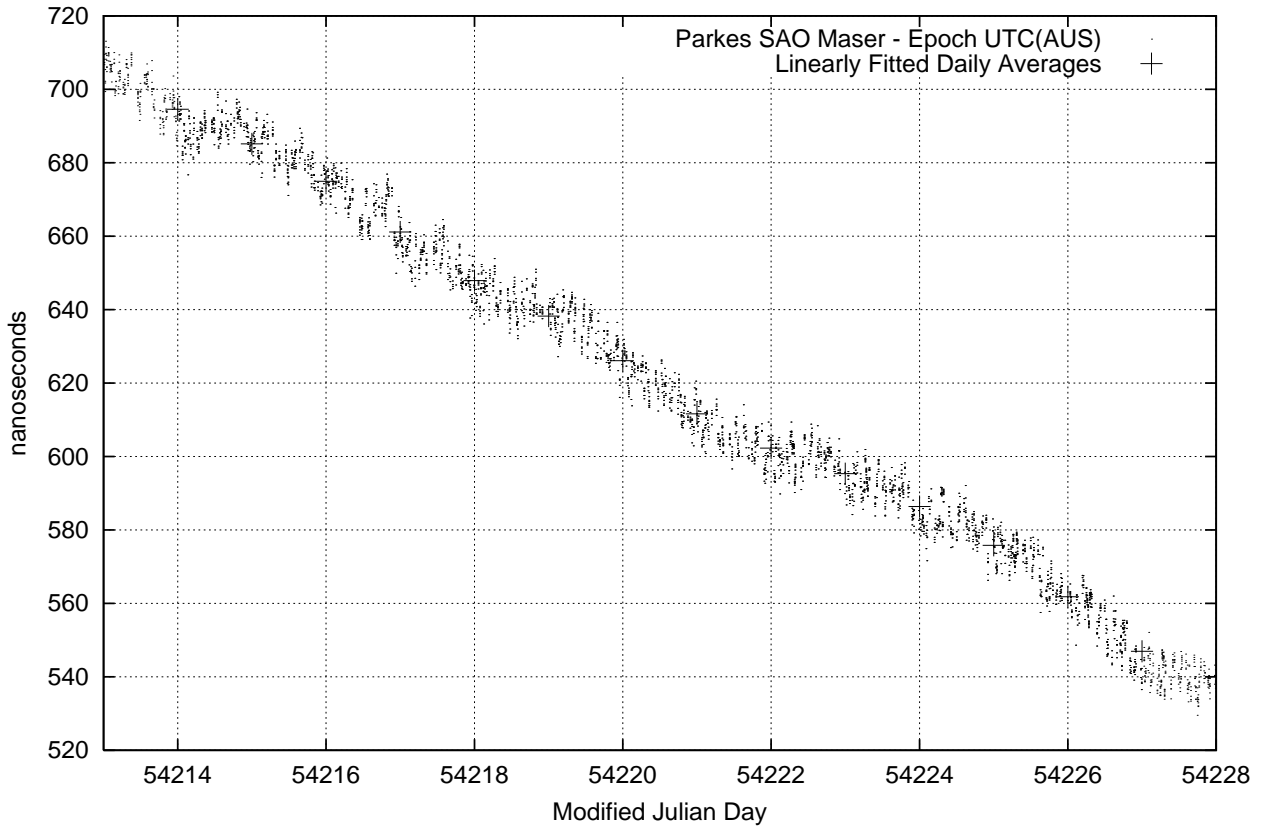

GPS Common-View Time-Transfer between ATNF Parkes and NMI Sydney

GPS Common-View Frequency Transfer between ATNF Parkes and NMI Sydney