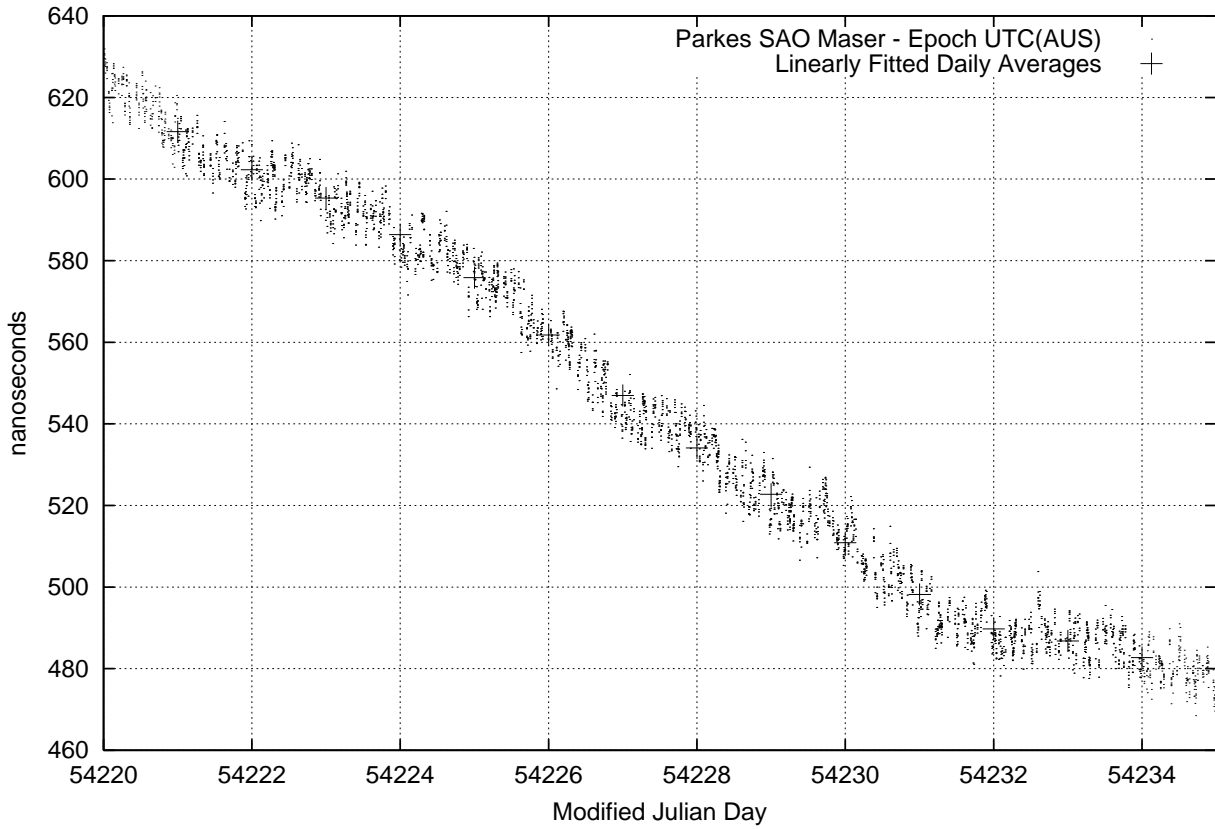

GPS Common-View Time-Transfer between ATNF Parkes and NMI Sydney

GPS Common-View Frequency Transfer between ATNF Parkes and NMI Sydney