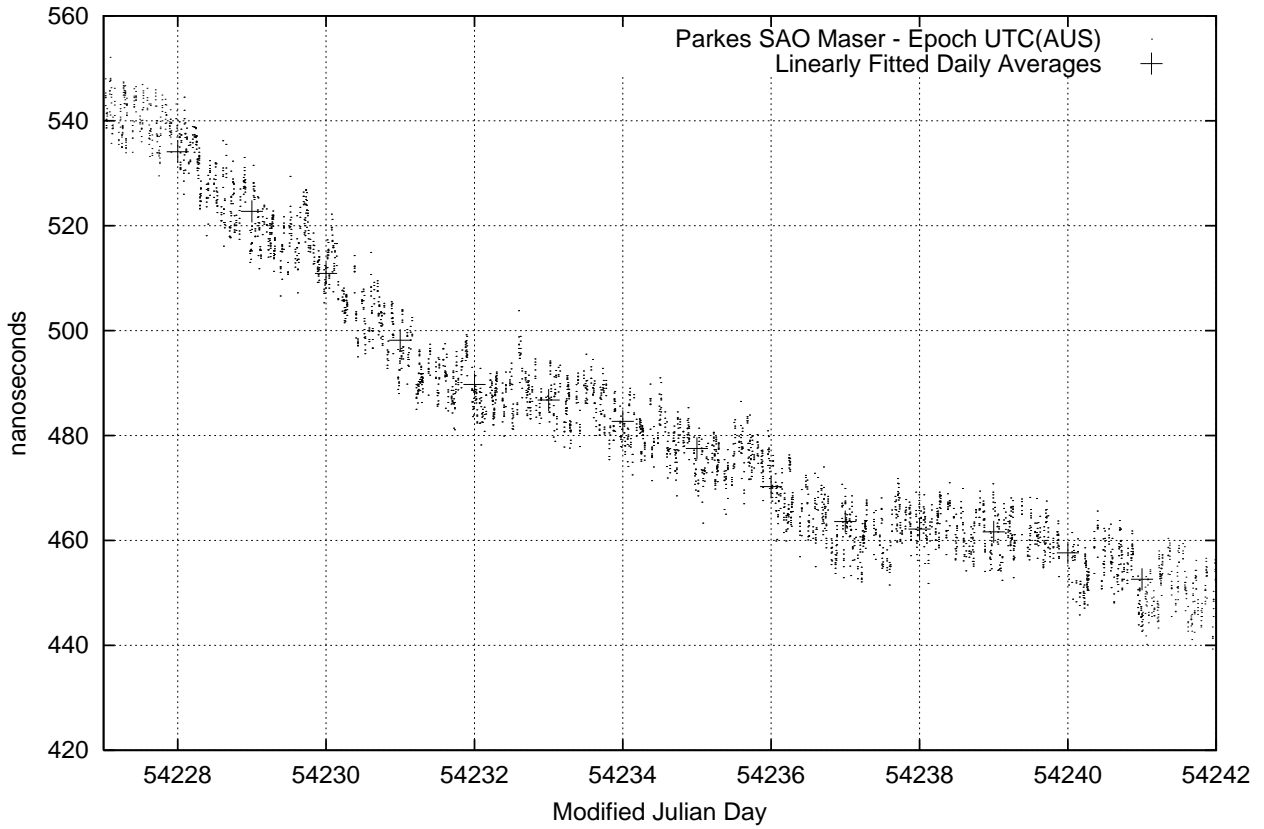

GPS Common-View Time-Transfer between ATNF Parkes and NMI Sydney

GPS Common-View Frequency Transfer between ATNF Parkes and NMI Sydney