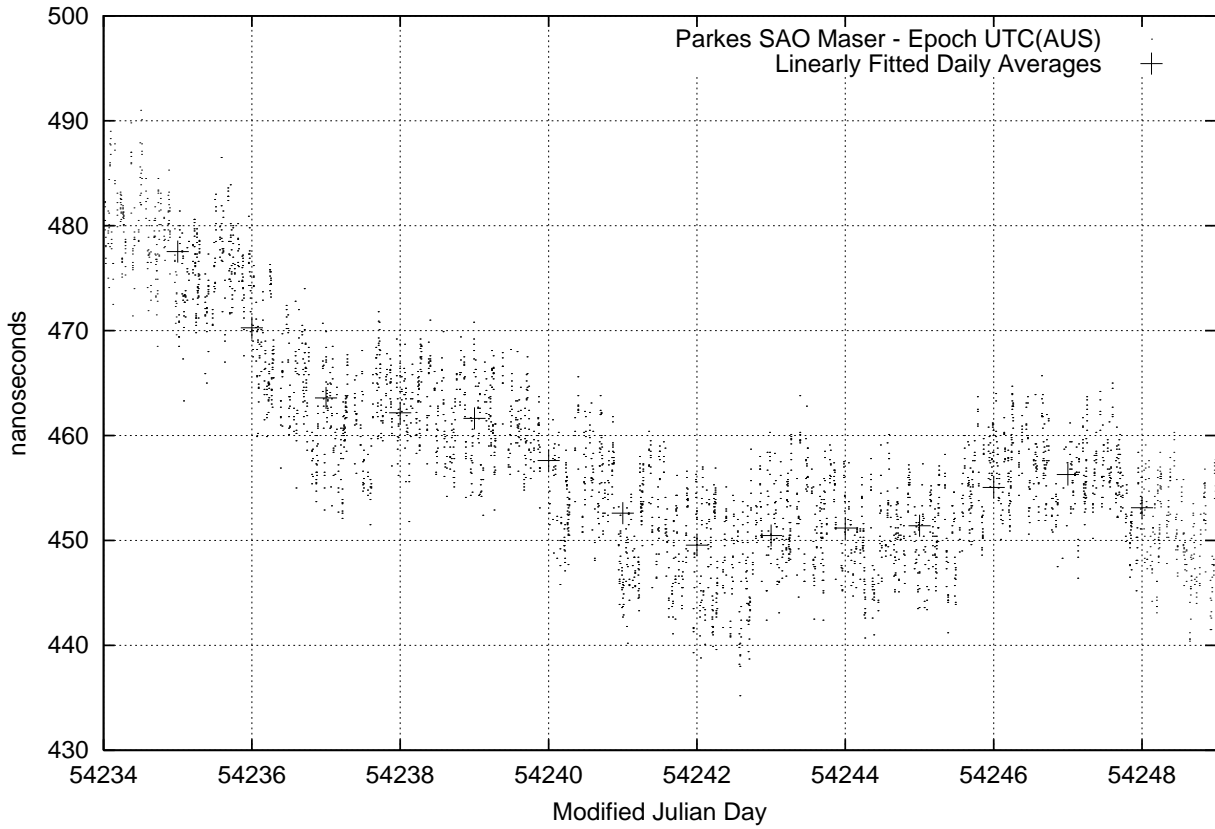

GPS Common-View Time-Transfer between ATNF Parkes and NMI Sydney

GPS Common-View Frequency Transfer between ATNF Parkes and NMI Sydney