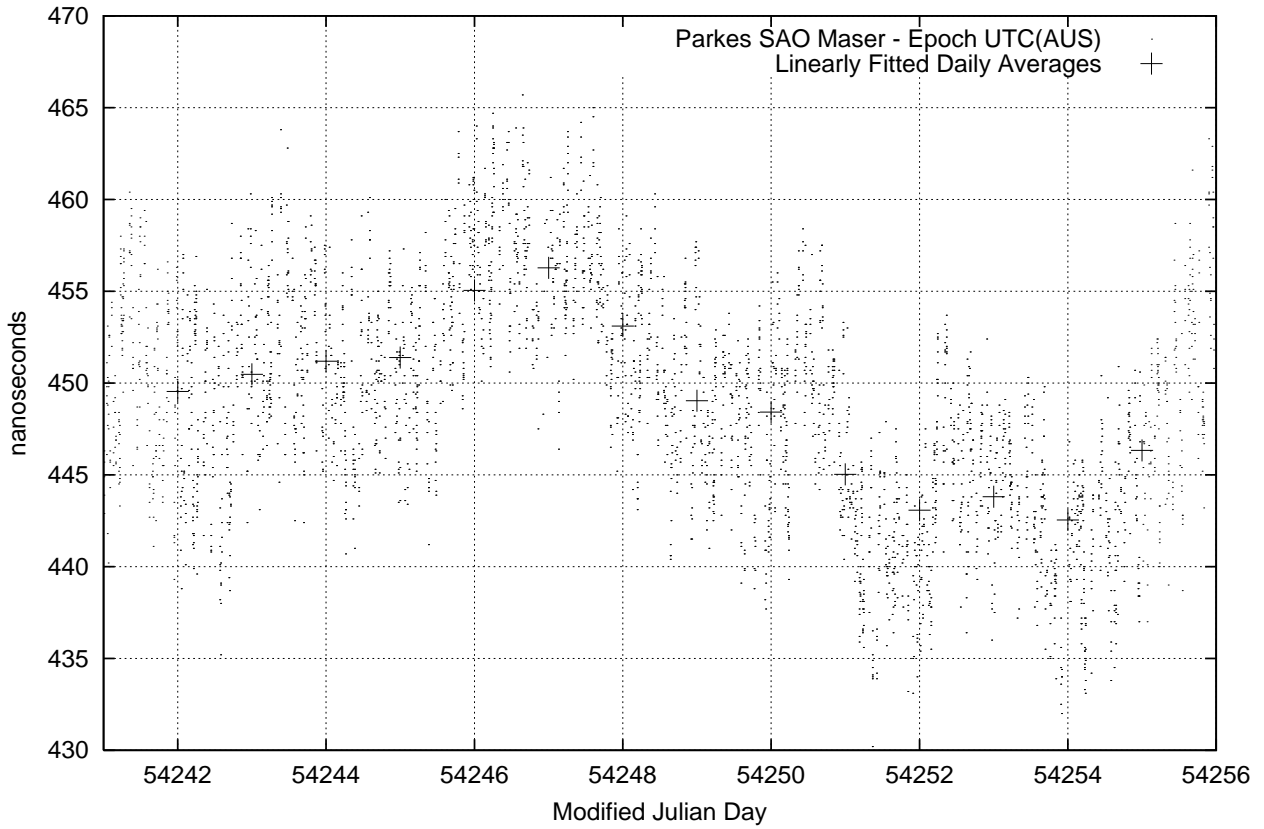

GPS Common-View Time-Transfer between ATNF Parkes and NMI Sydney

GPS Common-View Frequency Transfer between ATNF Parkes and NMI Sydney