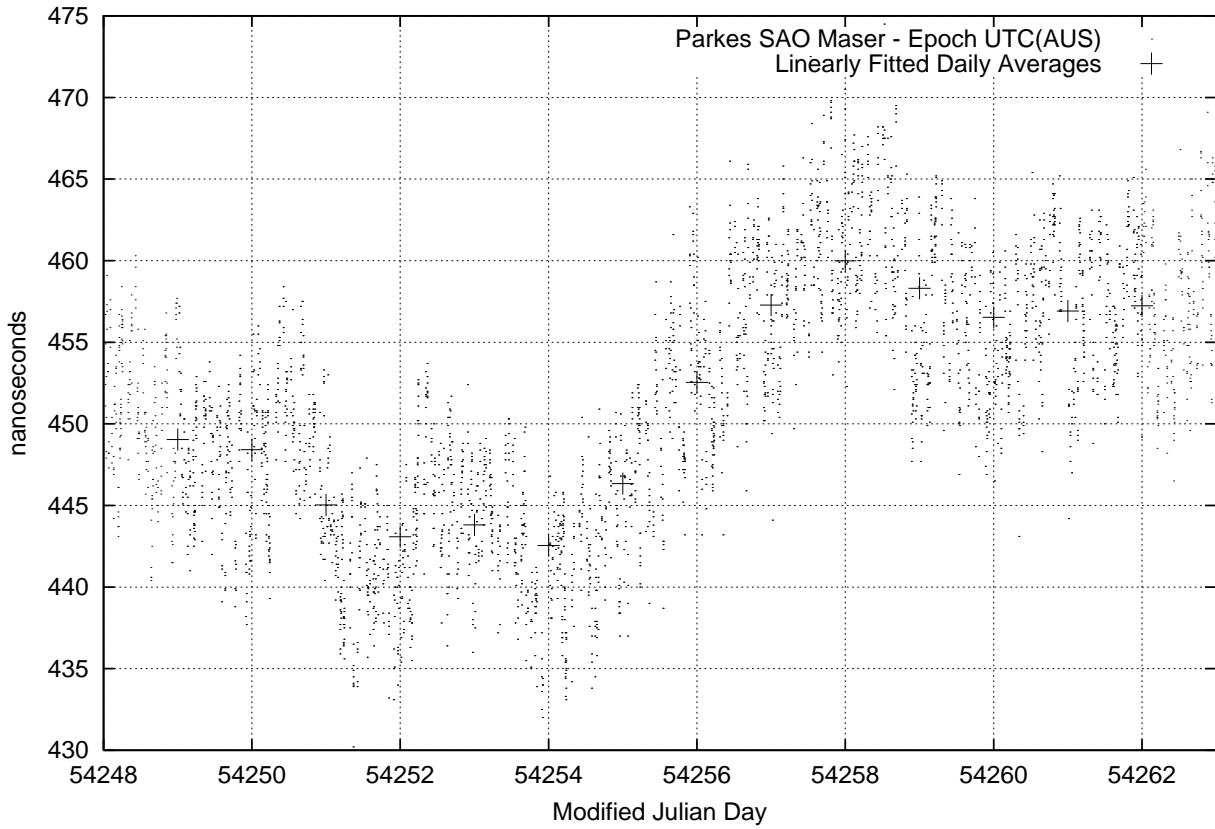

GPS Common-View Time-Transfer between ATNF Parkes and NMI Sydney

GPS Common-View Frequency Transfer between ATNF Parkes and NMI Sydney