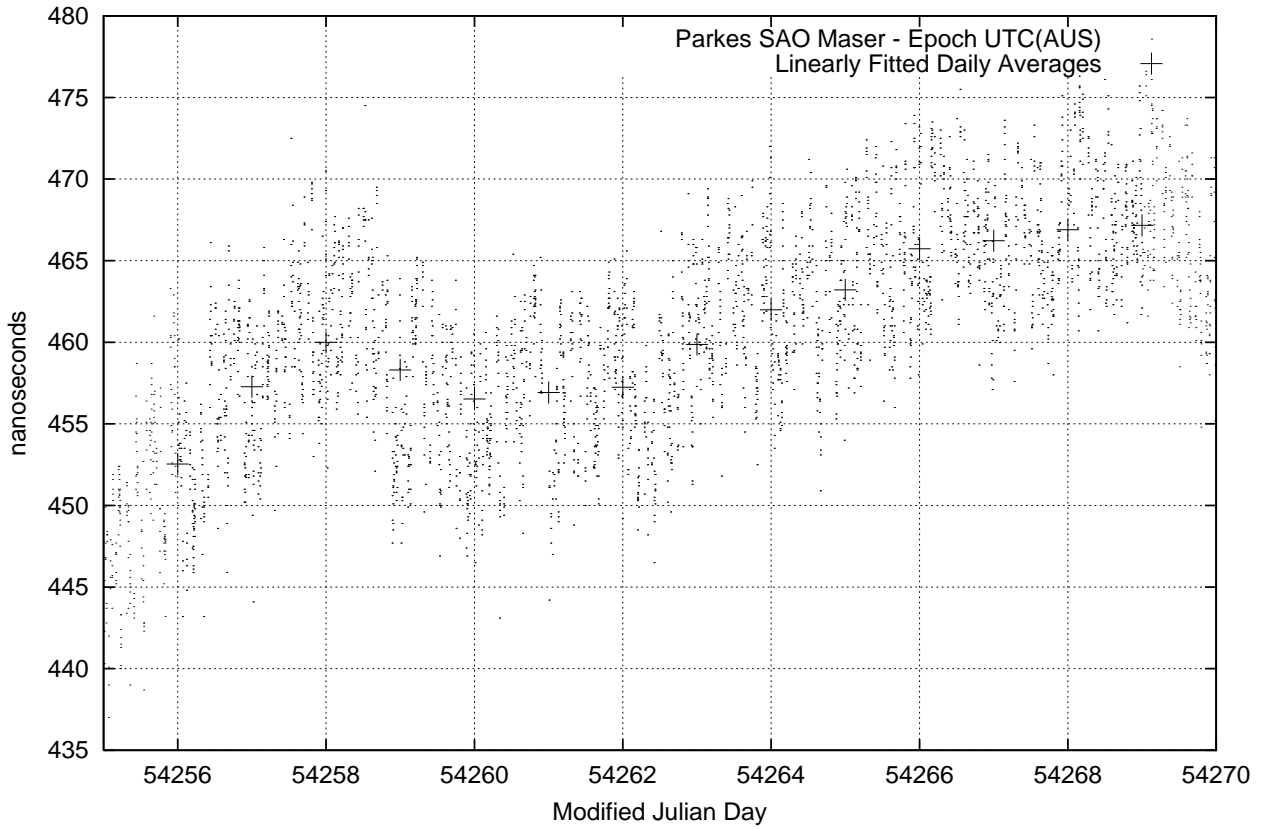

GPS Common-View Time-Transfer between ATNF Parkes and NMI Sydney

GPS Common-View Frequency Transfer between ATNF Parkes and NMI Sydney