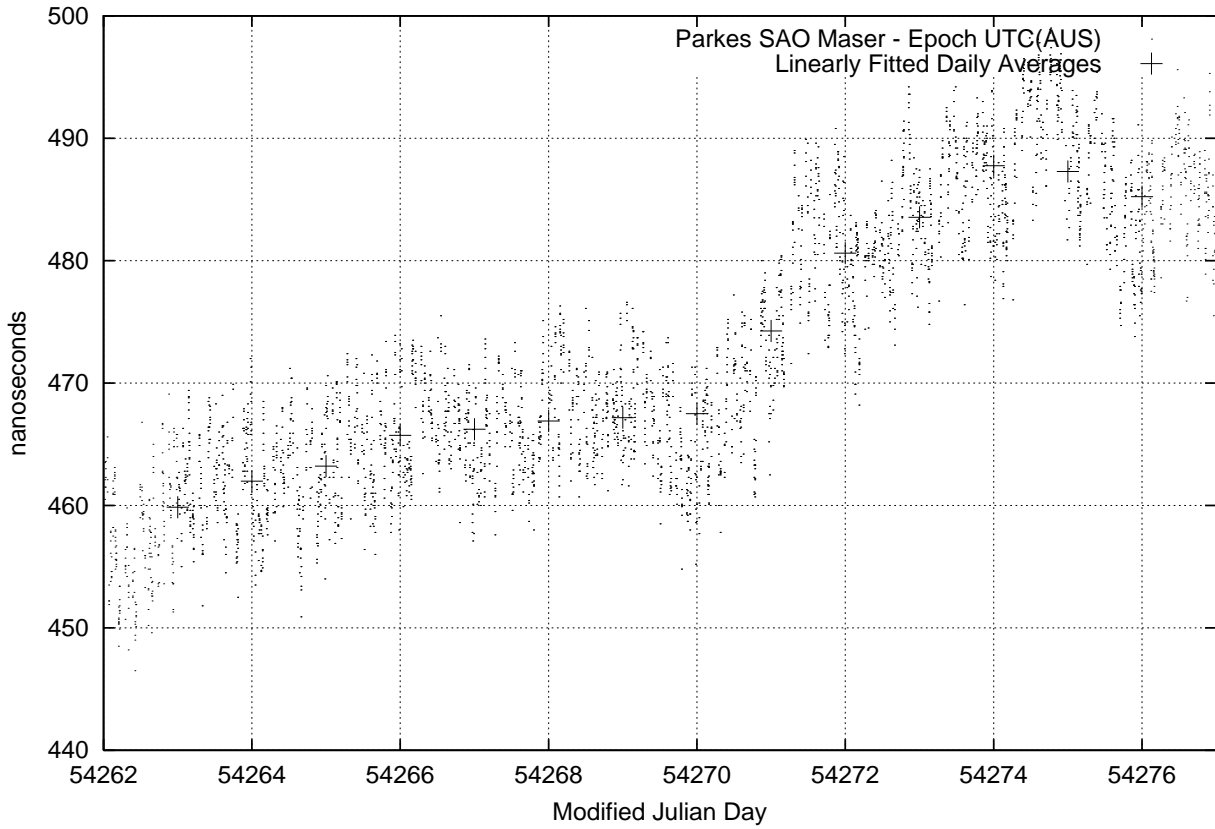

GPS Common-View Time-Transfer between ATNF Parkes and NMI Sydney

GPS Common-View Frequency Transfer between ATNF Parkes and NMI Sydney