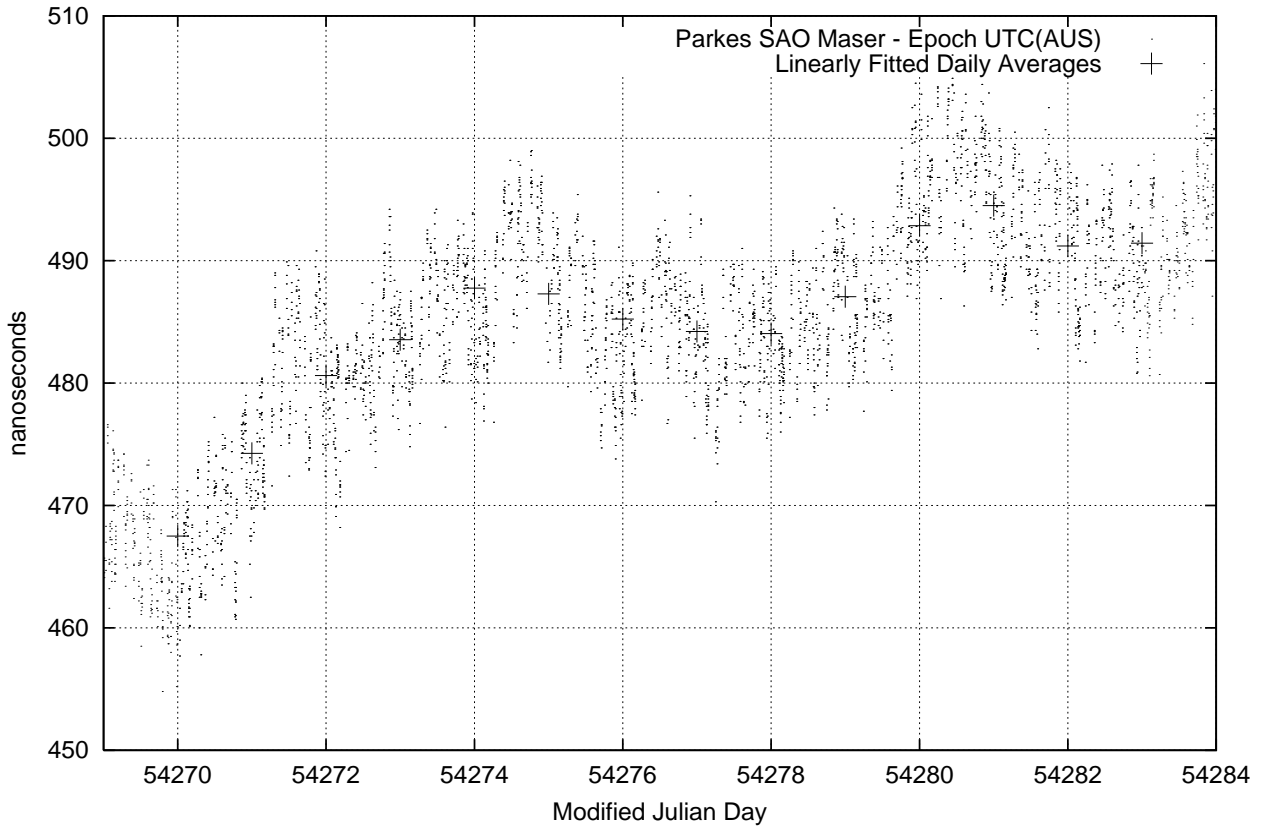

GPS Common-View Time-Transfer between ATNF Parkes and NMI Sydney

GPS Common-View Frequency Transfer between ATNF Parkes and NMI Sydney