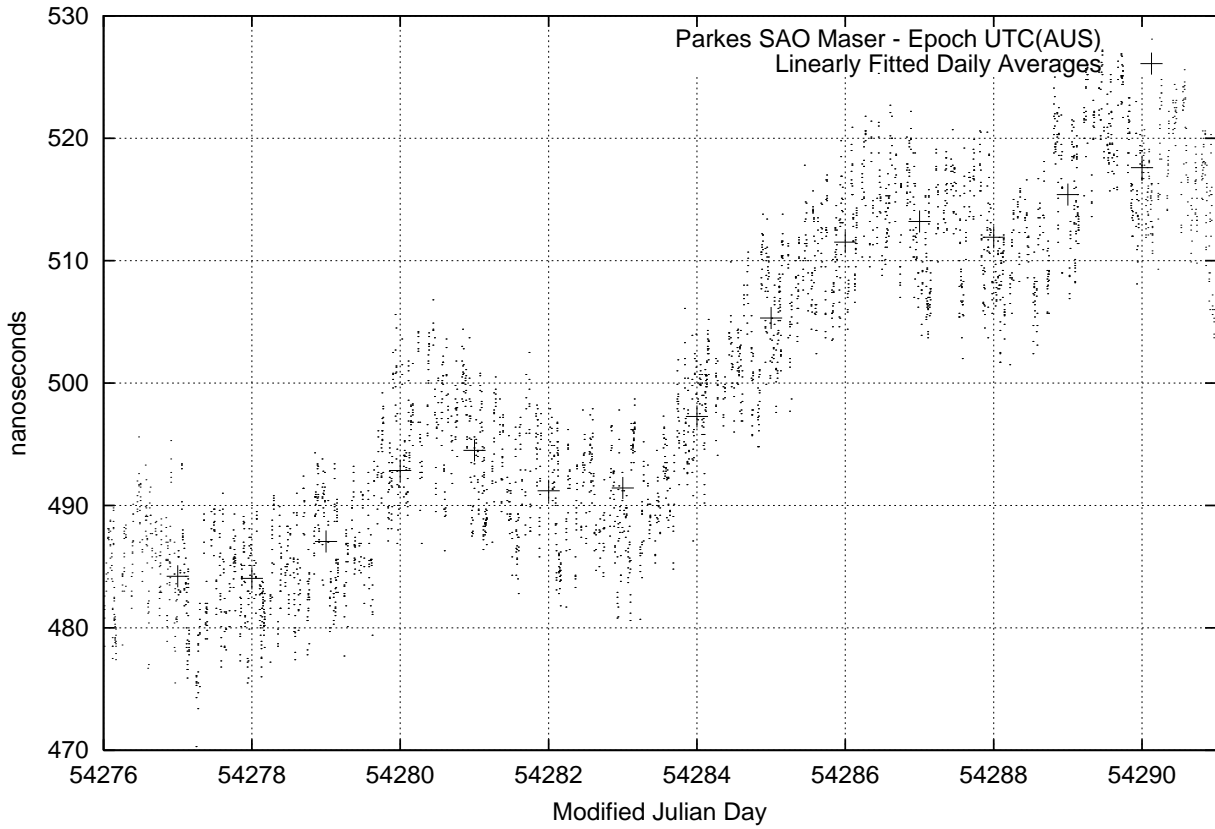

GPS Common-View Time-Transfer between ATNF Parkes and NMI Sydney

GPS Common-View Frequency Transfer between ATNF Parkes and NMI Sydney