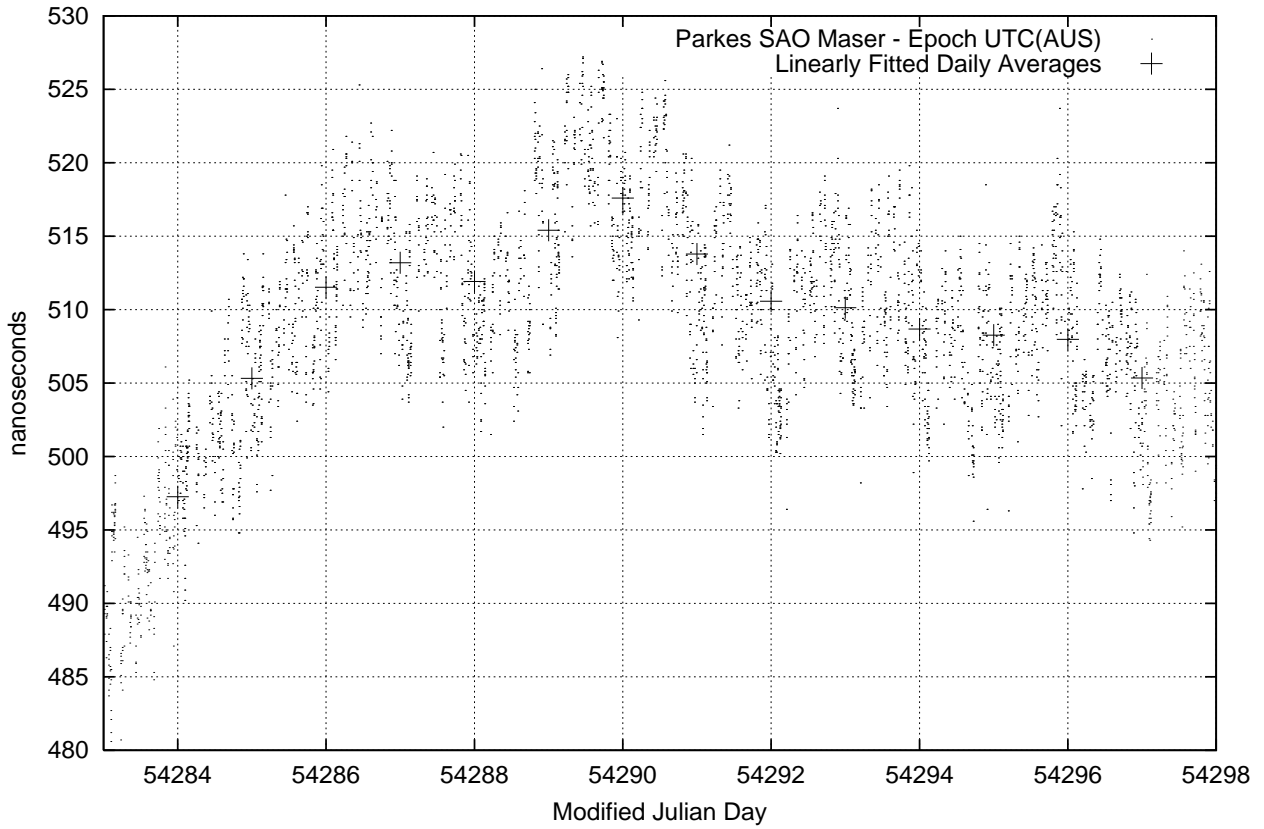

GPS Common-View Time-Transfer between ATNF Parkes and NMI Sydney

GPS Common-View Frequency Transfer between ATNF Parkes and NMI Sydney