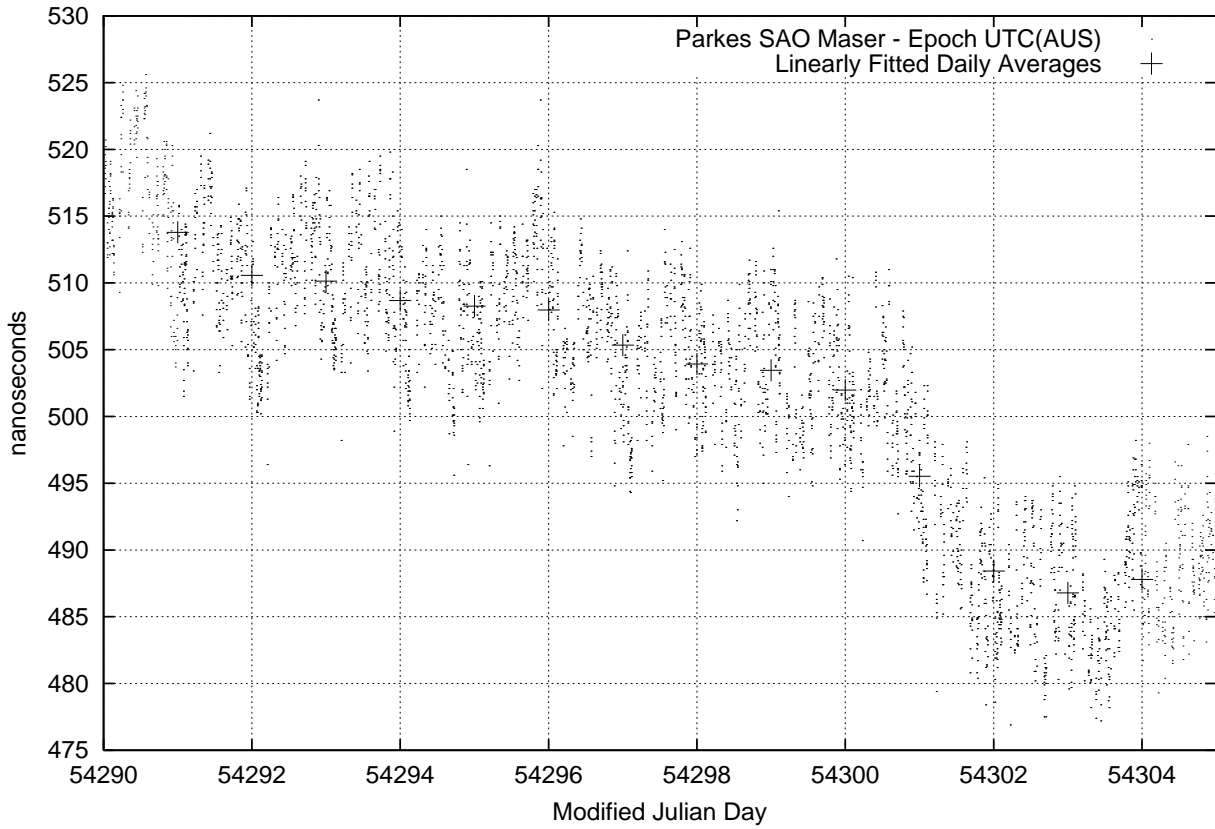

GPS Common-View Time-Transfer between ATNF Parkes and NMI Sydney

GPS Common-View Frequency Transfer between ATNF Parkes and NMI Sydney