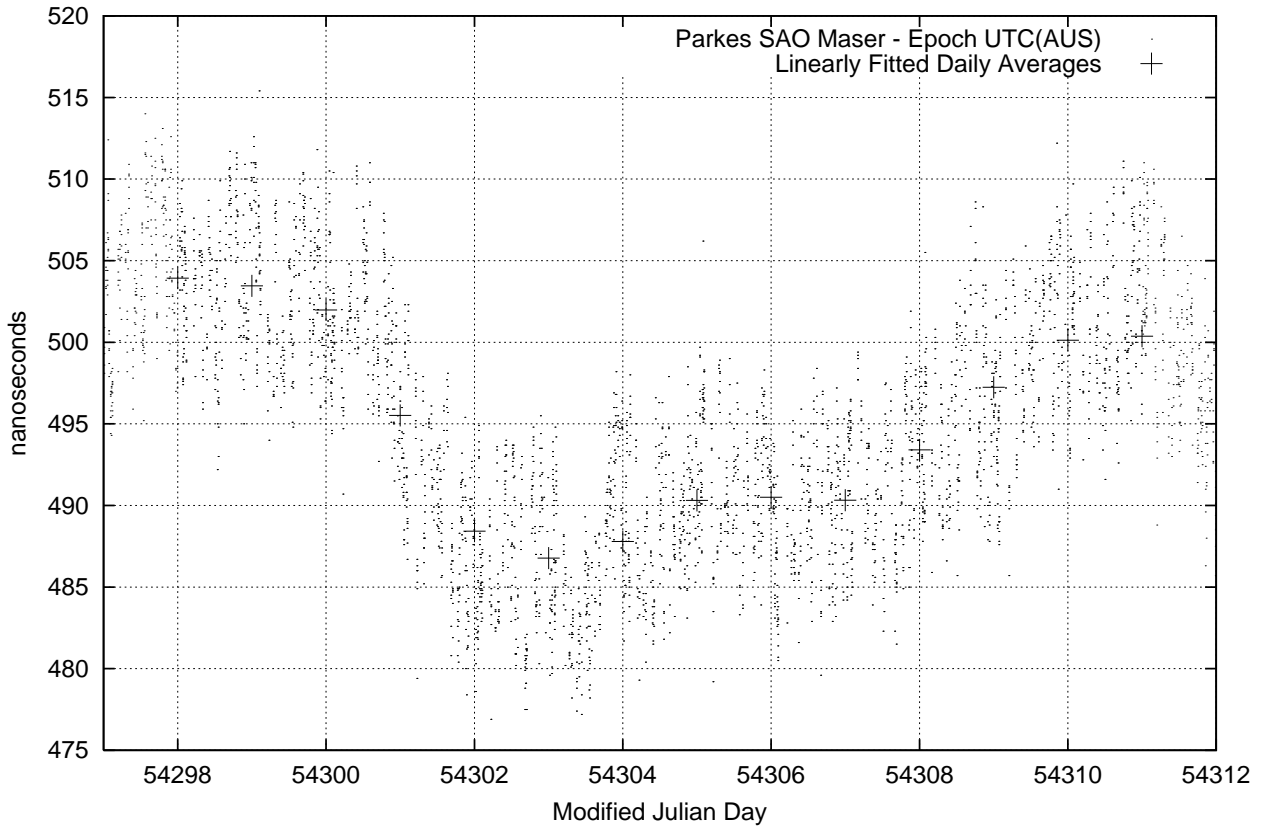

GPS Common-View Time-Transfer between ATNF Parkes and NMI Sydney

GPS Common-View Frequency Transfer between ATNF Parkes and NMI Sydney