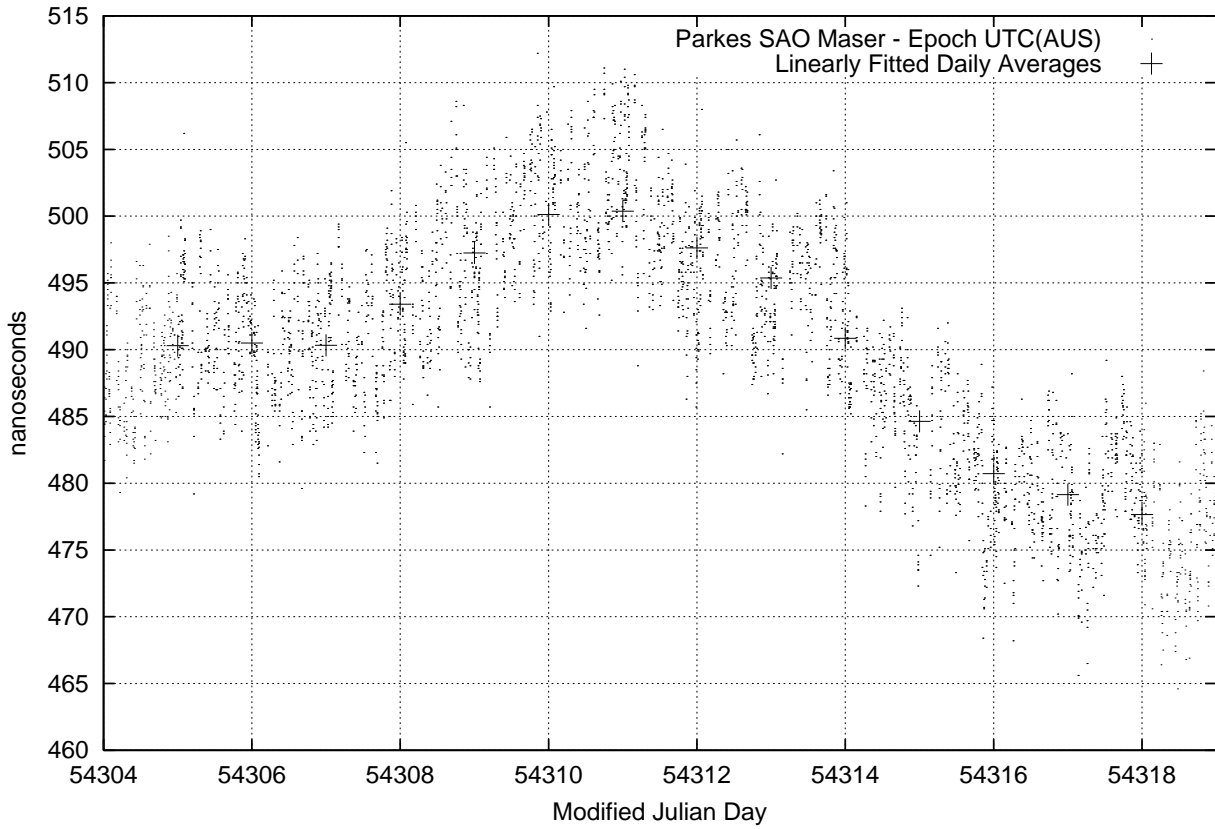

GPS Common-View Time-Transfer between ATNF Parkes and NMI Sydney

GPS Common-View Frequency Transfer between ATNF Parkes and NMI Sydney