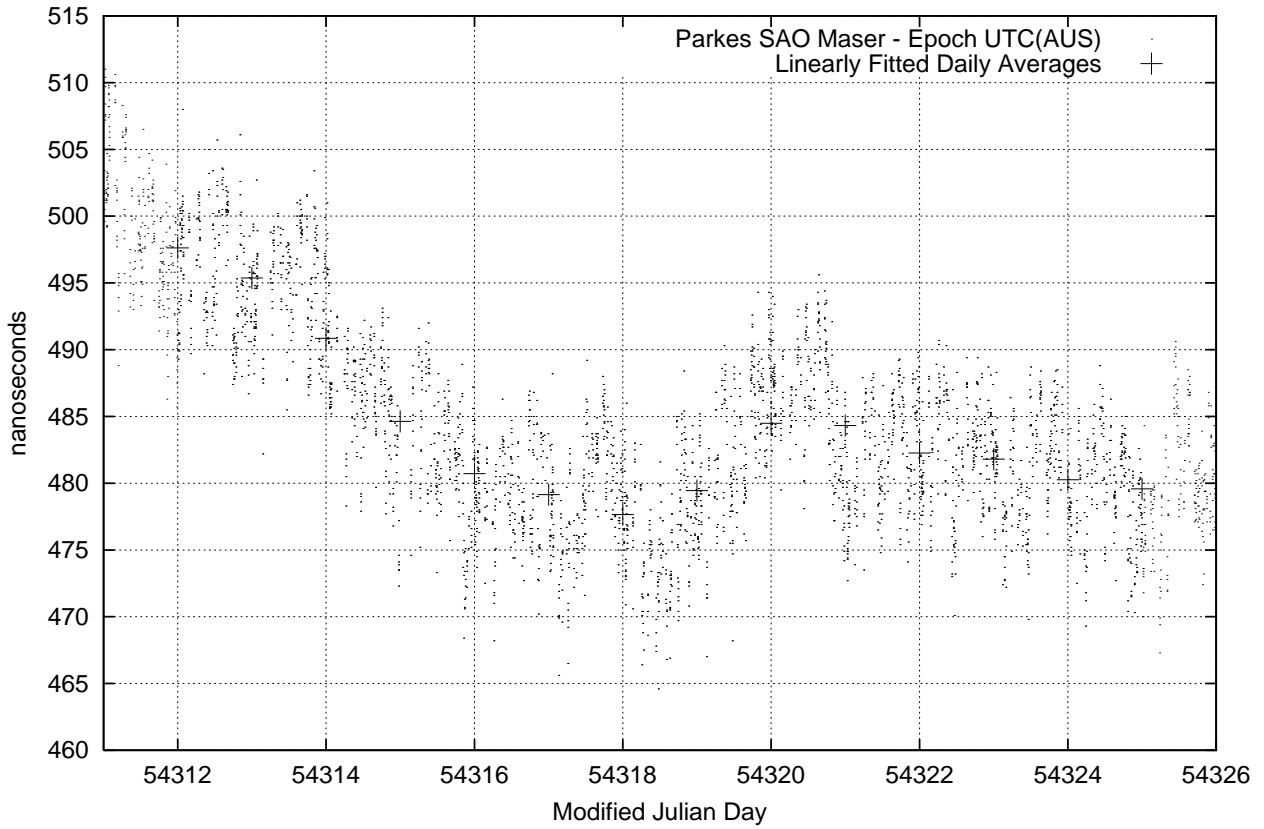

GPS Common-View Time-Transfer between ATNF Parkes and NMI Sydney

GPS Common-View Frequency Transfer between ATNF Parkes and NMI Sydney