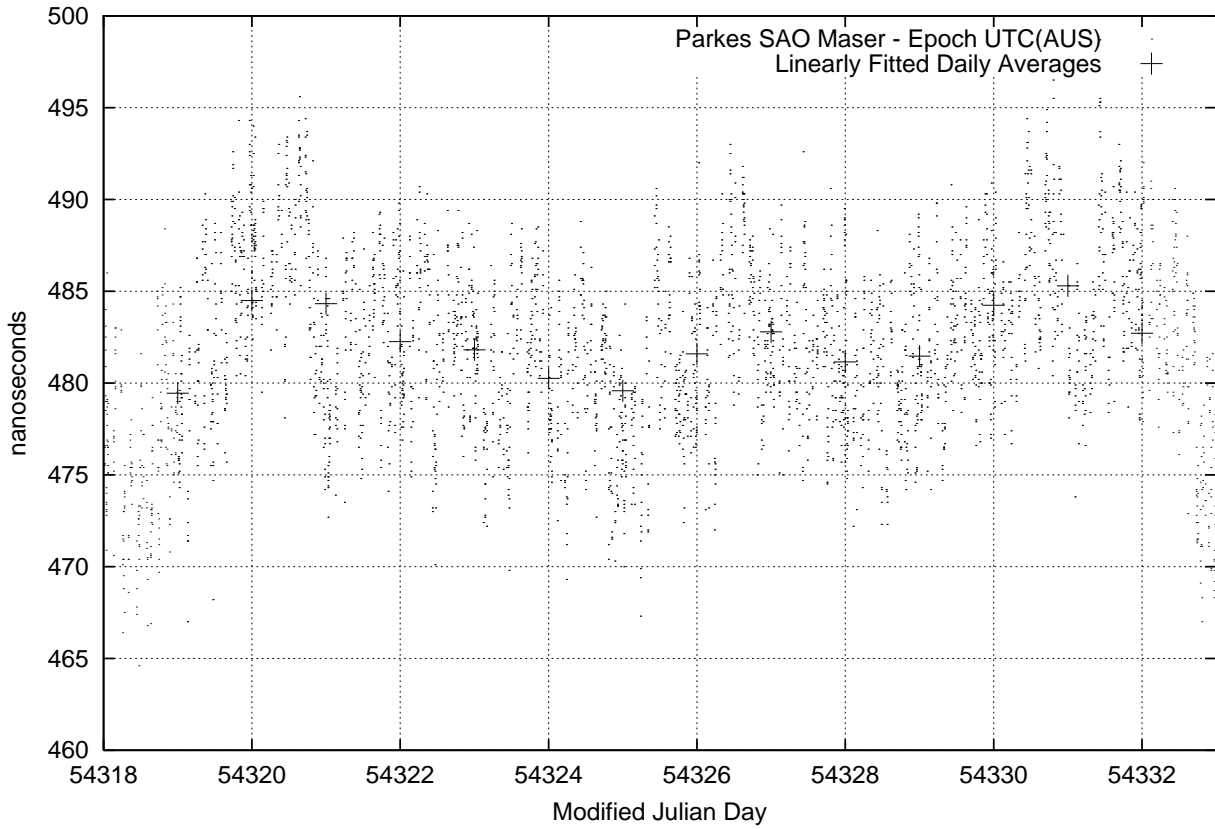

GPS Common-View Time-Transfer between ATNF Parkes and NMI Sydney

GPS Common-View Frequency Transfer between ATNF Parkes and NMI Sydney