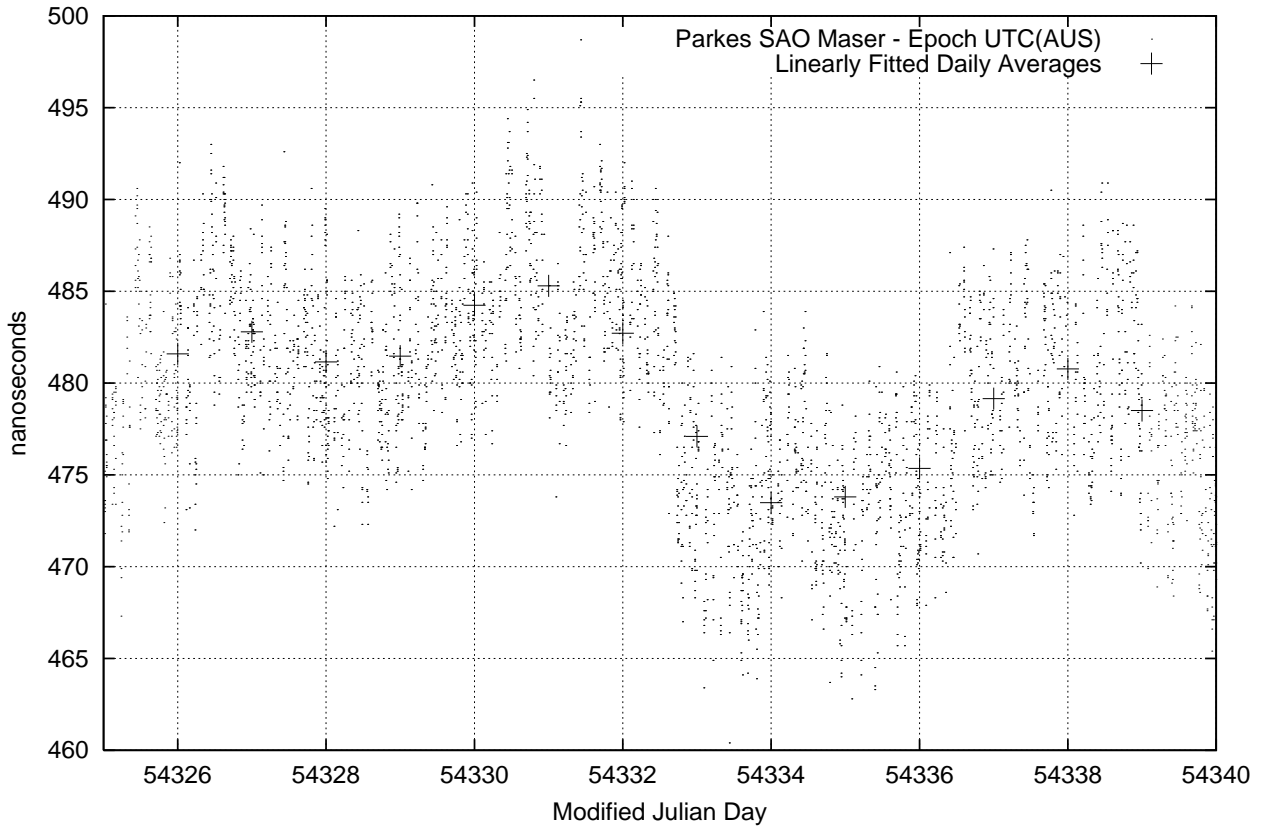

GPS Common-View Time-Transfer between ATNF Parkes and NMI Sydney

GPS Common-View Frequency Transfer between ATNF Parkes and NMI Sydney