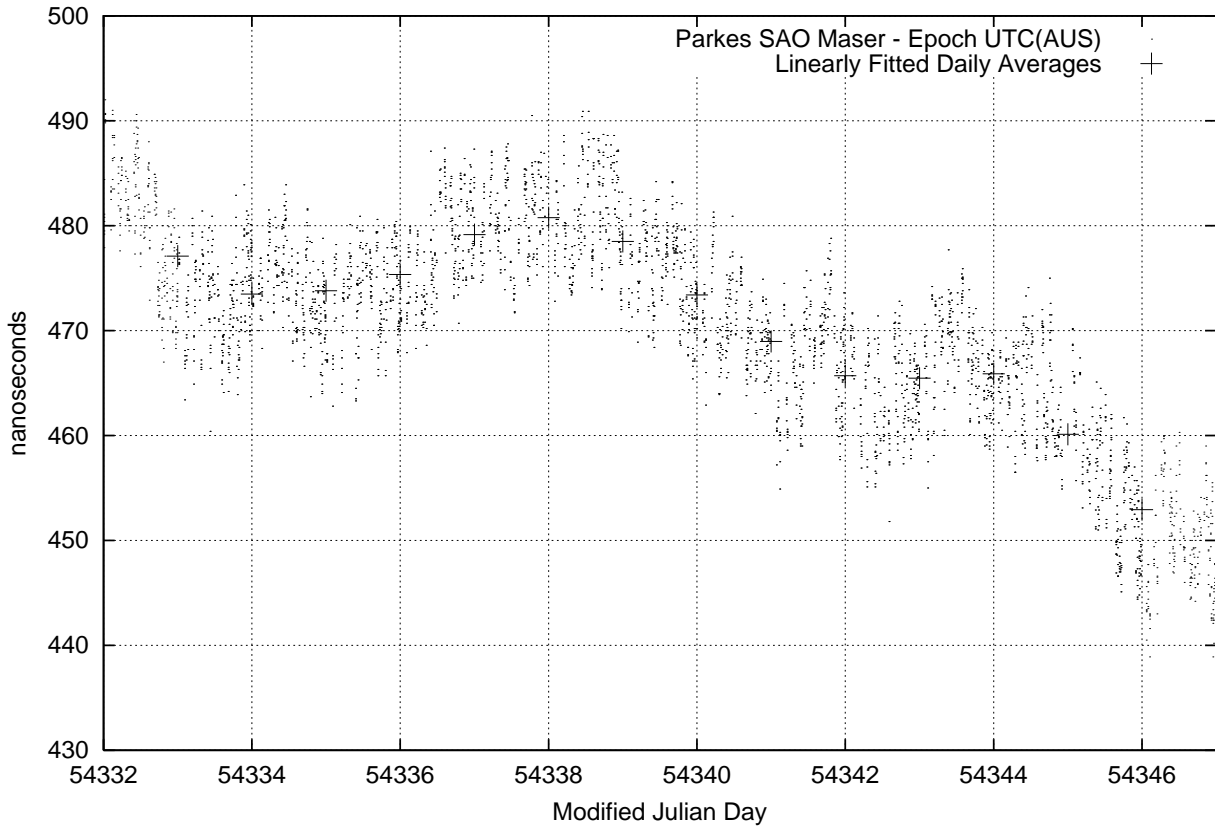

GPS Common-View Time-Transfer between ATNF Parkes and NMI Sydney

GPS Common-View Frequency Transfer between ATNF Parkes and NMI Sydney